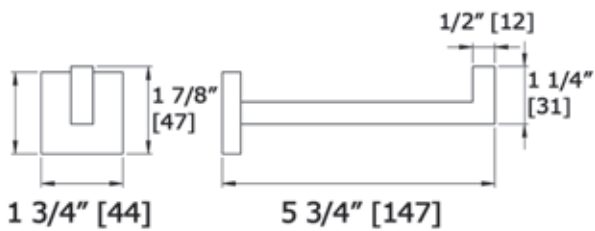

BOUTIQUE

PAPER HOLDER - PROJECTION

3155

AVAILABLE FINISHES:

CHROME, MATTE BLACK

BRUSHED NICKEL, POLISHED NICKEL, POLISHED BLACK NICKEL

BRUSHED GOLD, POLISHED GOLD, ROSE GOLD

LALOO ACCESSORIES