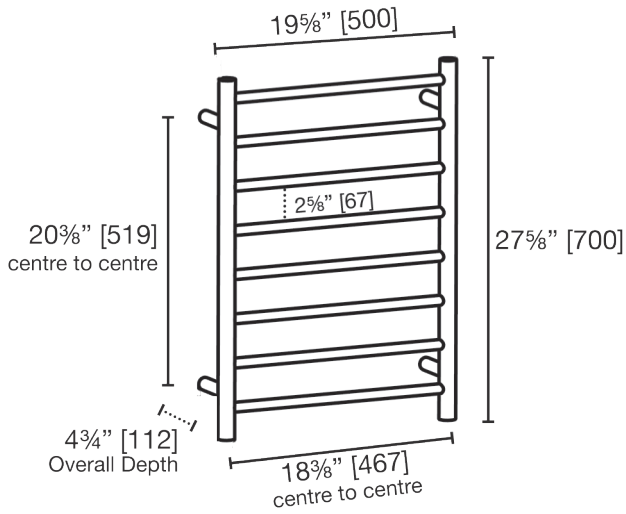

4800R PS
8 Bar Ladder

Towel hanging space
17 $\frac{1}{4}$ " [437]

LALOO ACCESSORIES
SERVICE@LALOO.CA
866-305-2566

Available Finishes

PS polished stainless

Complementary Accessories

4 hook strip
7115-4

retractable wash line
7000

*Use metric dimensions for
greatest accuracy.
Specifications are subject to
change without notice.*

A
CELEBRATION
of ART &
FUNCTION