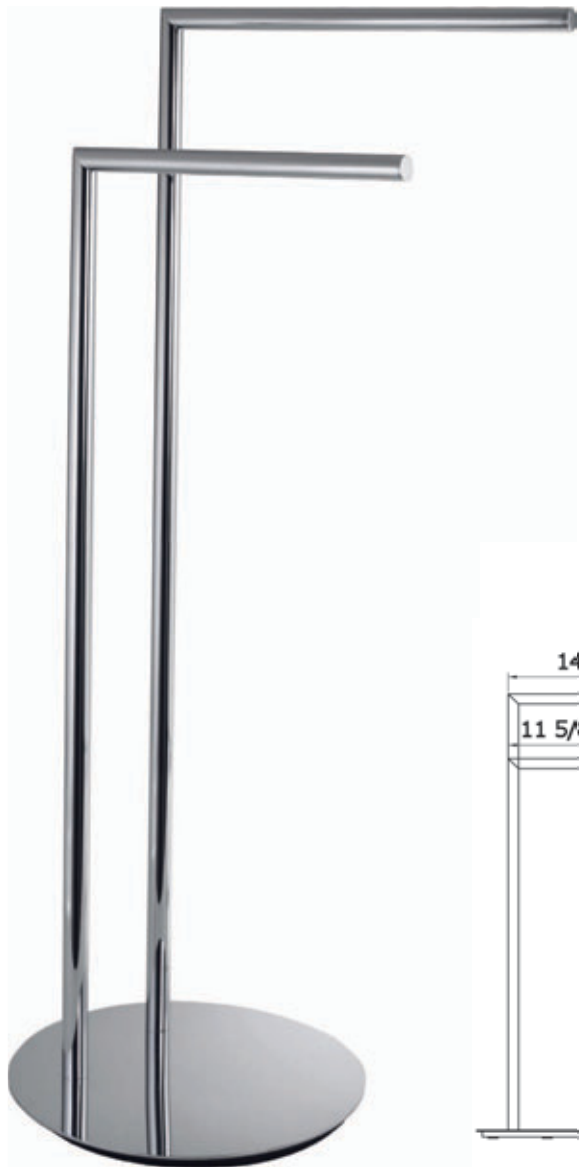

## DOUBLE BAR FLOOR TOWEL STAND

### 9003

AVAILABLE FINISHES:

CHROME, MATTE BLACK

BRUSHED NICKEL, POLISHED NICKEL, POLISHED BLACK NICKEL

BRUSHED GOLD, POLISHED GOLD, ROSE GOLD

LALOO ACCESSORIES

[laloocanada.com](http://laloocanada.com)

866.305.2566