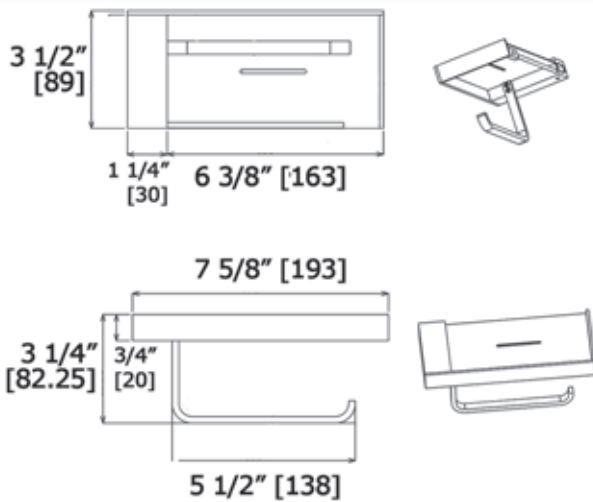

BOUTIQUE

PAPER HOLDER WITH SHELF

9200

AVAILABLE FINISHES:

CHROME, MATTE BLACK

BRUSHED NICKEL, POLISHED NICKEL, POLISHED BLACK NICKEL

BRUSHED GOLD, POLISHED GOLD, ROSE GOLD

LALOO ACCESSORIES