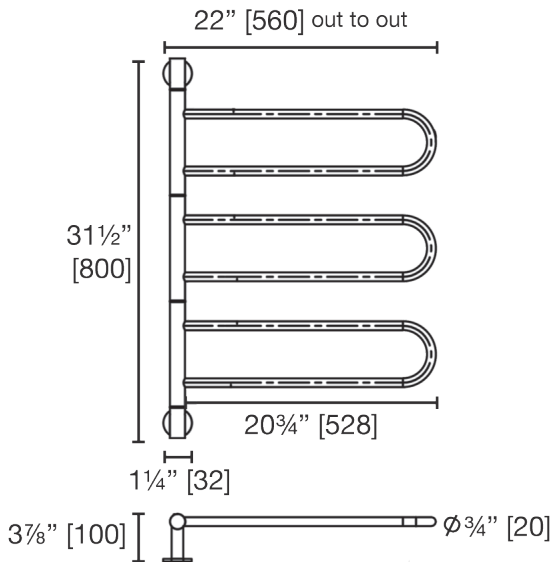

9600 PS
6 Bar Swing Towel Holder

LALOO ACCESSORIES
SERVICE@LALOO.CA
866-305-2566

180° rotation
Towel hanging space
17⁵/₈" [448]

Requires backing behind drywall.

Available Finishes

PS polished stainless

Complementary Accessories

4 hook strip
7115-4

retractable wash line
7000

Use metric dimensions for greatest accuracy. Specifications are subject to change without notice.

A
CELEBRATION
of ART &
FUNCTION