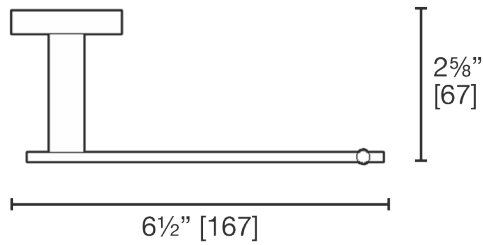

A6986
Paper Holder

LALOO ACCESSORIES
SERVICE@LALOO.CA
866-305-2566

Inside paper width
4¾" [122]

Complementary Accessories

- double robe hook
- hand towel bar
- single towel bar

- 5 piece accessory set

Available Finishes

C chrome

MB matte black

*Use metric dimensions for
greatest accuracy.
Specifications are subject to
change without notice.*

A
CELEBRATION
of ART &
FUNCTION