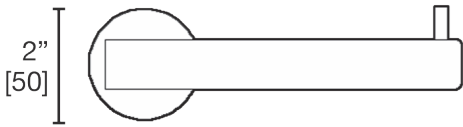

A6986
Paper Holder

LALOO ACCESSORIES
SERVICE@LALOO.CA
866-305-2566

Inside paper width
4¾" [122]

Complementary Accessories

- double robe hook
- hand towel bar
- single towel bar

- 5 piece accessory set

Available Finishes