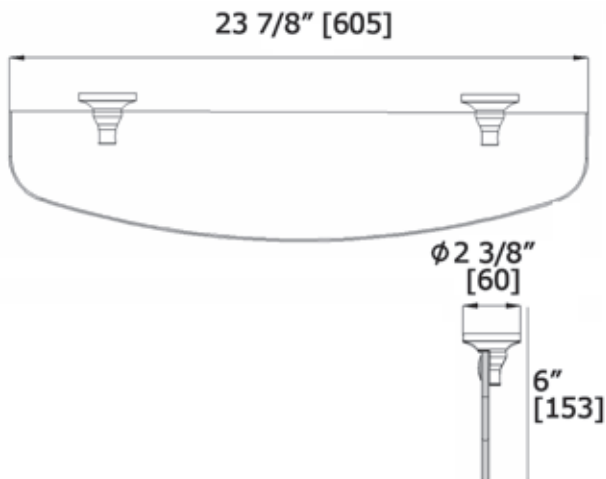

CoCo

SINGLE GLASS SHELF

C7387

AVAILABLE FINISHES:

CHROME, MATTE BLACK

BRUSHED NICKEL, POLISHED NICKEL, POLISHED BLACK NICKEL

BRUSHED GOLD, POLISHED GOLD, ROSE GOLD

LALOO ACCESSORIES