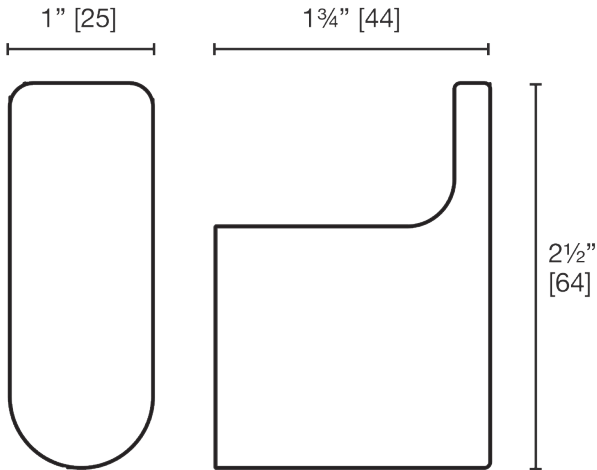

E1282
Single Robe Hook

LALOO ACCESSORIES
SERVICE@LALOO.CA
866-305-2566

*Note that the mounting set screw is on the lower right side of hook. Requisite due to the curvature of the bottom of the hook.

Available Finishes

Use metric dimensions for greatest accuracy. Specifications are subject to change without notice.

A
CELEBRATION
of ART &
FUNCTION