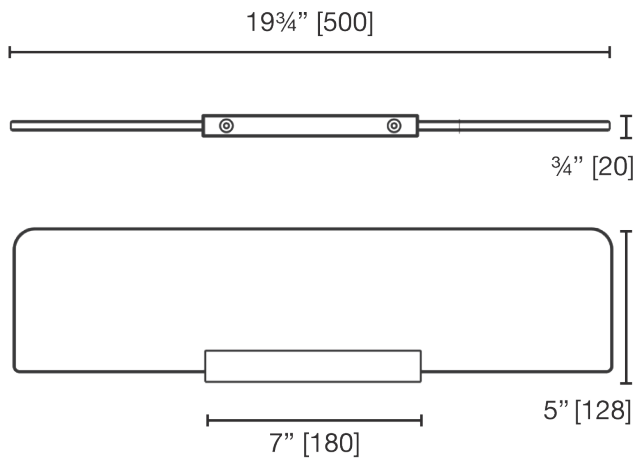

E1287
Single Glass Shelf

LALOO ACCESSORIES
SERVICE@LALOO.CA
866-305-2566

Floating mounting bracket
Replacement glass shelf:
PE1287 GS
clear glass

Available Finishes

-  C chrome
-  PN polished nickel
-  BN brushed nickel
-  GD polished gold
-  BG brushed gold
-  MB matte black
-  WF white frost
-  SG stone grey

Complementary Accessories

- robe hook
- single towel bar
- single towel bar - small
- extended double towel bar
- hand towel ring
- hand towel bar
- paper holder

Use metric dimensions for greatest accuracy. Specifications are subject to change without notice.