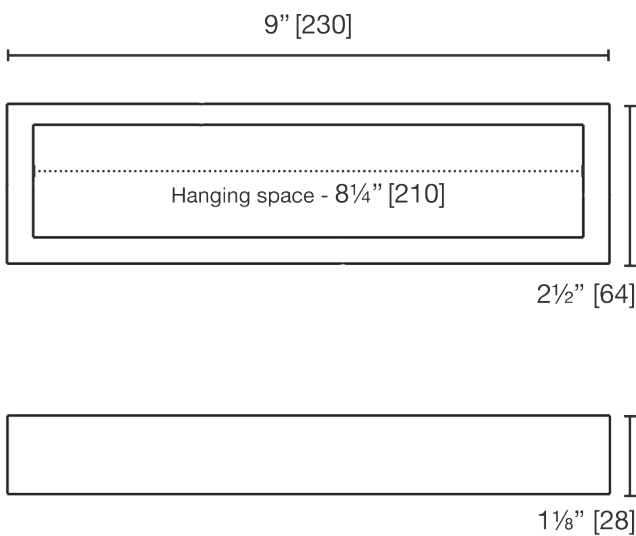

**S1180**  
Hand Towel Bar

**LALOO ACCESSORIES**  
SERVICE@LALOO.CA  
866-305-2566

Towel hanging space  
8¼" [210]

**Available Finishes**

-  C chrome
-  PN polished nickel
-  BN brushed nickel
-  GD polished gold
-  BG brushed gold
-  MB matte black
-  WF white frost
-  SG stone grey

**Complementary Accessories**

- robe hook
- single towel bar
- double towel bar
- paper holder
- single glass shelf

*Use metric dimensions for greatest accuracy. Specifications are subject to change without notice.*