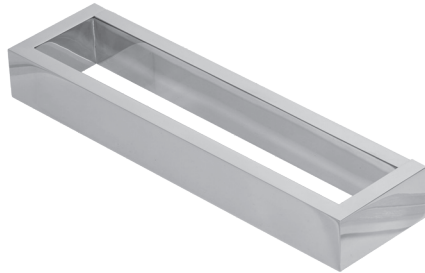

**S1180**  
Hand Towel Bar

**LALOO ACCESSORIES**  
SERVICE@LALOO.CA  
866-305-2566

Towel hanging space  
8¼" [210]

**Available Finishes**

-  C chrome
-  PN polished nickel
-  BN brushed nickel
-  GD polished gold
-  BG brushed gold
-  MB matte black
-  WF white frost
-  SG stone grey

**Complementary Accessories**

- robe hook
- single towel bar
- double towel bar
- paper holder
- single glass shelf

*Use metric dimensions for greatest accuracy. Specifications are subject to change without notice.*