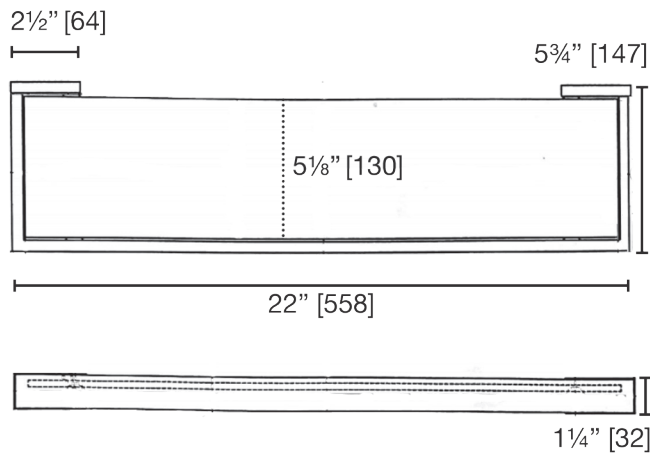

S1187
Single Glass Shelf

LALOO ACCESSORIES
SERVICE@LALOO.CA
866-305-2566

Replacement glass shelf:
PS1187 GS
clear glass

Available Finishes

-  C chrome
-  PN polished nickel
-  BN brushed nickel
-  GD polished gold
-  BG brushed gold
-  MB matte black
-  WF white frost
-  SG stone grey

Complementary Accessories

- robe hook
- single towel bar
- double towel bar
- hand towel bar
- paper holder

Use metric dimensions for greatest accuracy. Specifications are subject to change without notice.