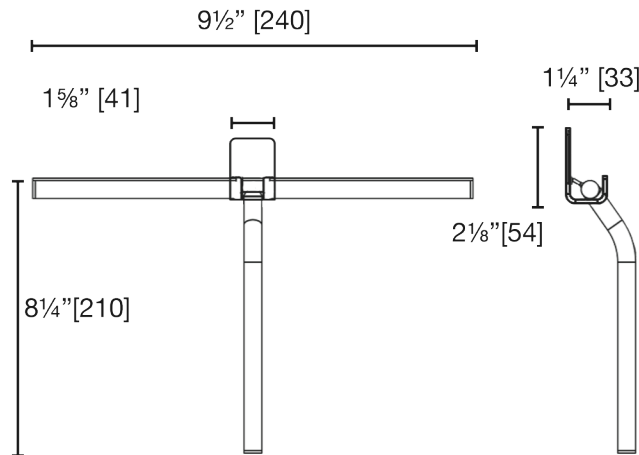

SS0100

Shower Squeegee - 9½"

LALOO ACCESSORIES

SERVICE@LALOO.CA

866-305-2566

Coordinate squeegee hook choice to complement the shape of the shower valve.

Replacement Rubber Sweep
PS0100

3M™ VHB™ Tapes are high-strength, double sided acrylic foam tapes which quickly create a permanent bond that actually builds strength over time.

The soft conformable foam molds to irregular surfaces and joins a variety of materials including aluminum, steel, brass, glass, plastics and painted and powder coated surfaces with a tensile strength of 90lbs. [3M 5952 specification]

corner glass shelf with railing
tempered glass
5611T

Use metric dimensions for greatest accuracy. Specifications are subject to change without notice.

A
CELEBRATION
of ART &
FUNCTION