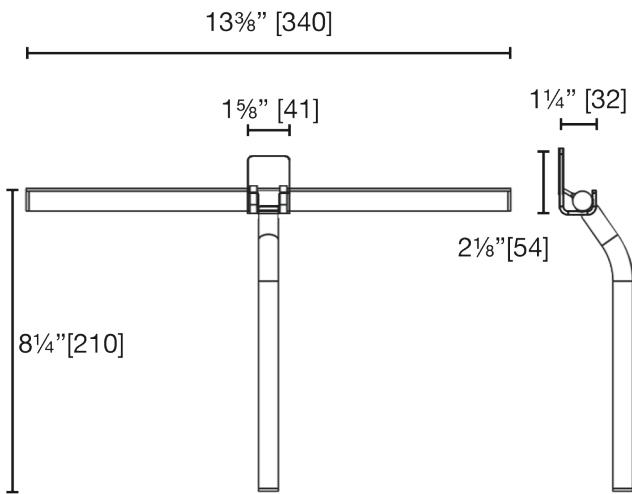

SS0200
Shower Squeegee - 13 $\frac{3}{8}$ "

LALOO ACCESSORIES
SERVICE@LALOO.CA
866-305-2566

Coordinate squeegee hook choice to complement the shape of the shower valve.

Replacement Rubber Sweep
PS0200

3M™ VHB™ Tapes are high-strength, double sided acrylic foam tapes which quickly create a permanent bond that actually builds strength over time.

The soft conformable foam molds to irregular surfaces and joins a variety of materials including aluminum, steel, brass, glass, plastics and painted and powder coated surfaces with a tensile strength of 90lbs. [3M 5952 specification]

corner glass shelf with railing
tempered glass
5611T

Use metric dimensions for greatest accuracy. Specifications are subject to change without notice.

A
CELEBRATION
of ART &
FUNCTION