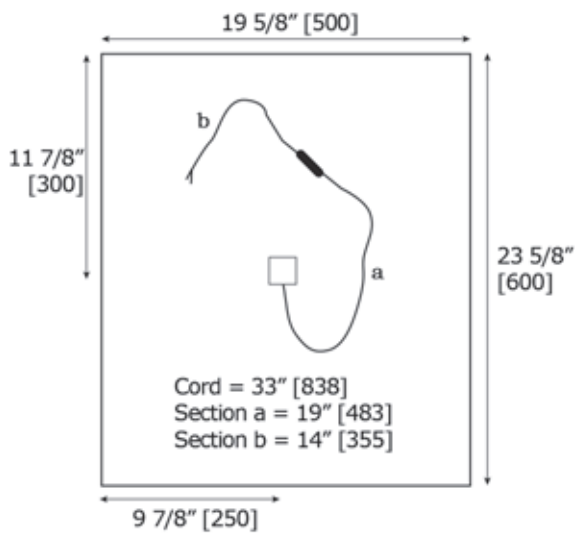

MIRRORS

ANTI-FOG MATS - FOR USE WITH SINGLE PANE
AF600500

For use with:

M00147

M00315

M30009L

M31007L

120V / 60Hz $\leq 2.5W/dm^2$