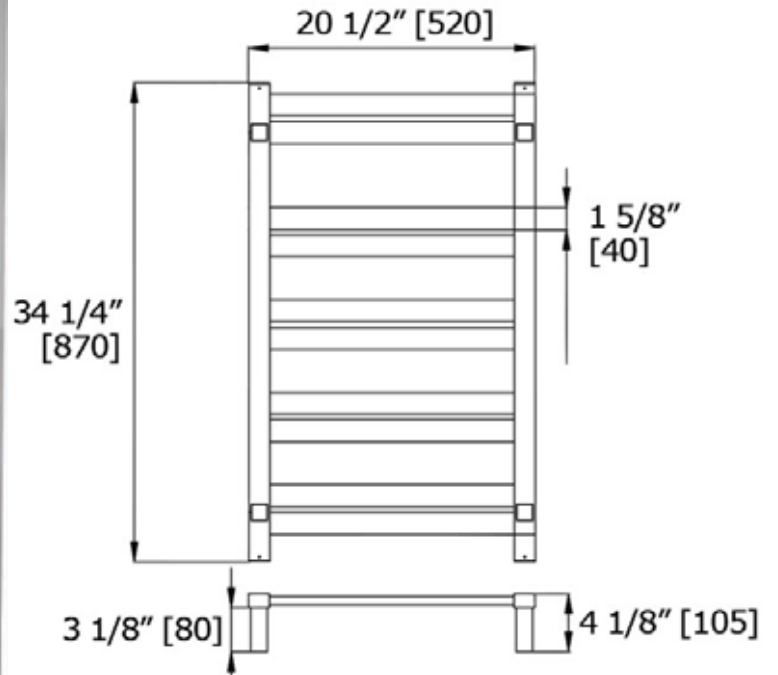

NVELUP TOWEL WARMERS

Multi-FUNCTION 10 BAR

ETW84-6 PS [polished stainless]

Electrical Specifications:

135 Watt / 120 Volt / 1.125 Amps / 60Hz

Plug-in OR HARDWIRE

LALOO ACCESSORIES

lalo.ca