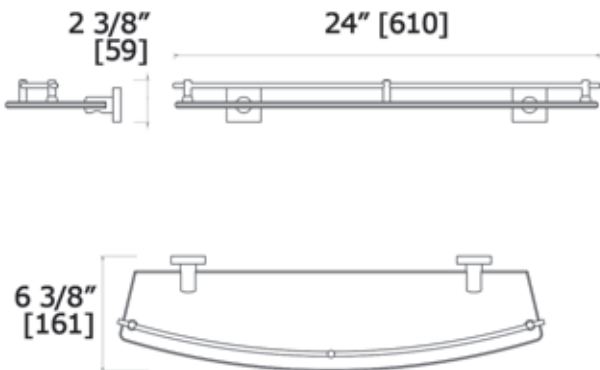

HERO

SINGLE GLASS SHELF

H2687

AVAILABLE FINISHES:

CHROME

LALOO ACCESSORIES

laloocanada.com

866.305.2566