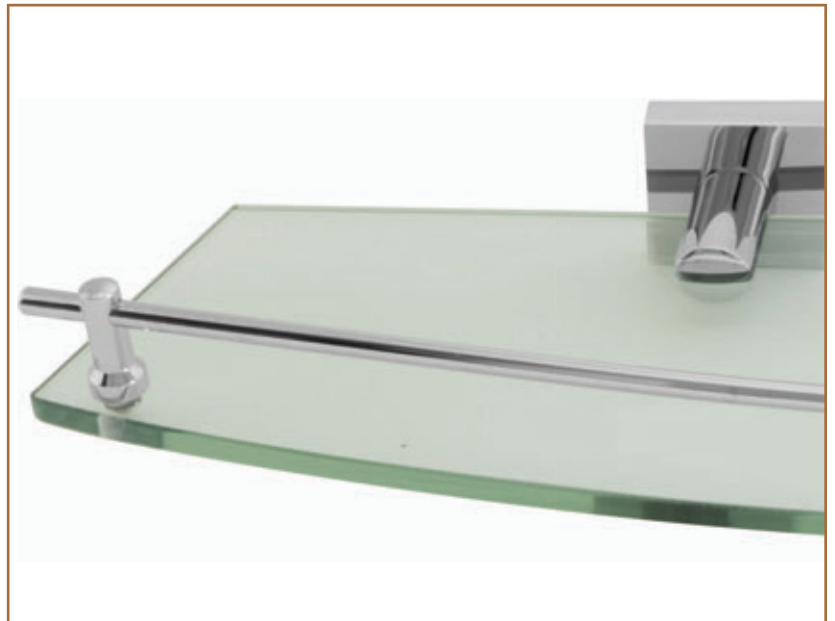

HERO

SINGLE GLASS SHELF

H2687

AVAILABLE FINISHES:

CHROME

LALOO ACCESSORIES

laloocanada.com

866.305.2566