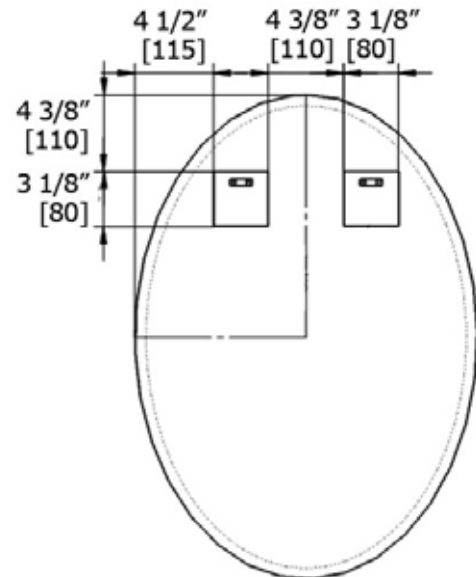

BEVEL EDGE MIRRORS

CLASSIC OVAL BEVEL [5/8"]

H70010

LALOO ACCESSORIES

lalo.ca

866.305.2566

SERVICE@lalo.ca