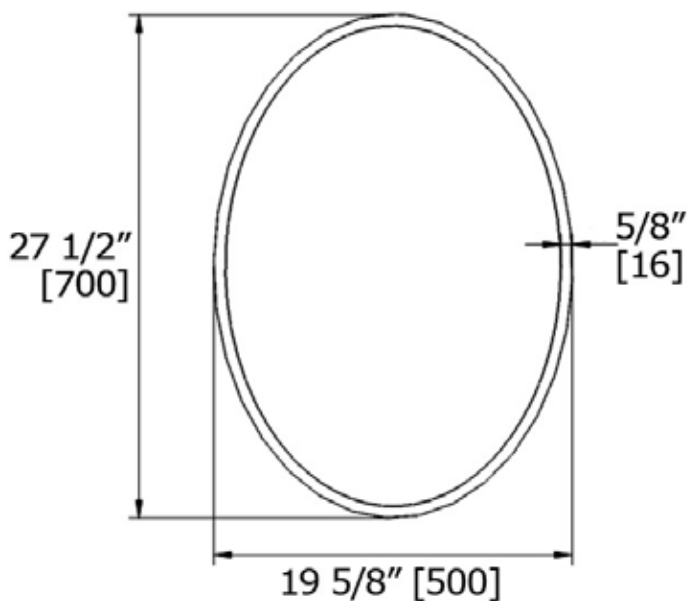

BEVEL EDGE MIRRORS

CLASSIC OVAL BEVEL [5/8"]

H70010

LALOO ACCESSORIES

lalo.ca

866.305.2566

SERVICE@lalo.ca