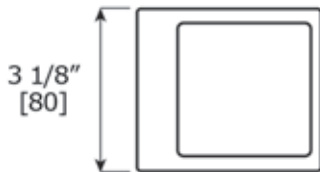

JAZZ

PORCELAIN TUMBLER AND HOLDER

J1884

Available Finishes:

CHROME, MATTE BLACK

BRUSHED NICKEL, POLISHED NICKEL, POLISHED BLACK NICKEL

BRUSHED GOLD, POLISHED GOLD, ROSE GOLD

LALOO ACCESSORIES