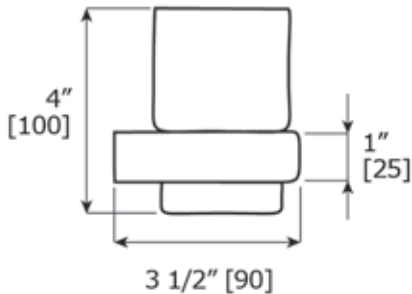

JAZZ

PORCELAIN TUMBLER AND HOLDER

J1884

Available Finishes:

CHROME, MATTE BLACK

BRUSHED NICKEL, POLISHED NICKEL, POLISHED BLACK NICKEL

BRUSHED GOLD, POLISHED GOLD, ROSE GOLD

LALOO ACCESSORIES