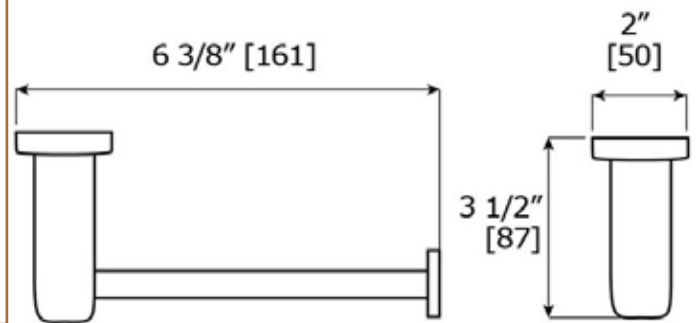

JAZZ

PAPER HOLDER

J1886LH

AVAILABLE FINISHES:

CHROME, MATTE BLACK

BRUSHED NICKEL, POLISHED NICKEL, POLISHED BLACK NICKEL

BRUSHED GOLD, POLISHED GOLD, ROSE GOLD

LALOO ACCESSORIES