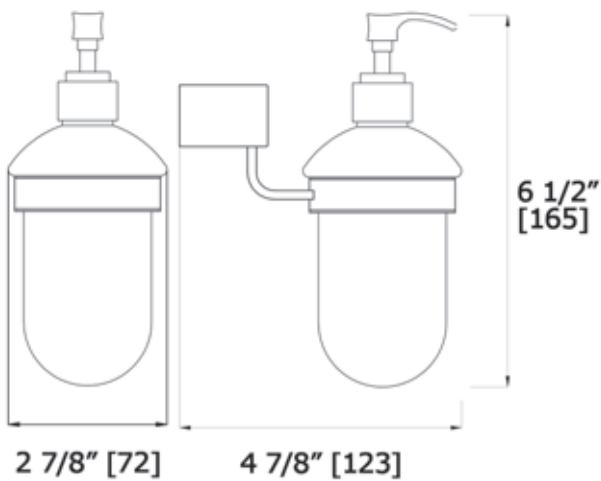

KARRÉ II

SOAP DISPENSER AND HOLDER

K9385D

Available Finishes:

CHROME

LALOO ACCESSORIES

lalo.ca

866.305.2566