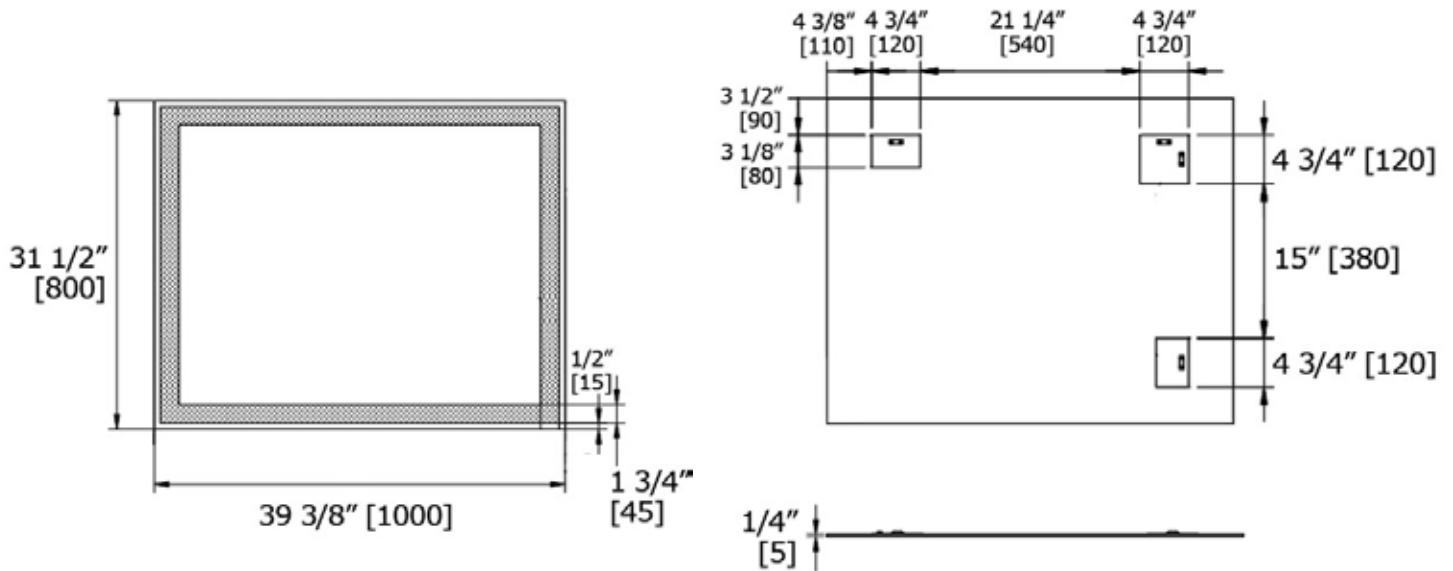

TEXTURED GLASS FRAMED MIRRORS

FAUX Cloud Relief FRAME

M00315

LALOO ACCESSORIES

laloocanada.com

866.305.2566

SERVICE@laloocanada.com