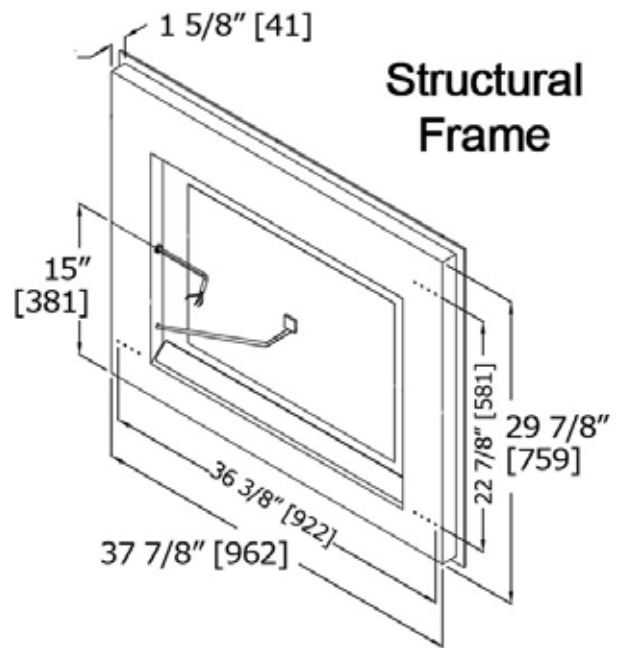

LED Back Lit Mirrors

6000 Kelvin

MO0536LA [1584 LUMENS / 17.28 WATTS]

LALOO ACCESSORIES
lalo.ca
866.305.2566
SERVICE@lalo.ca