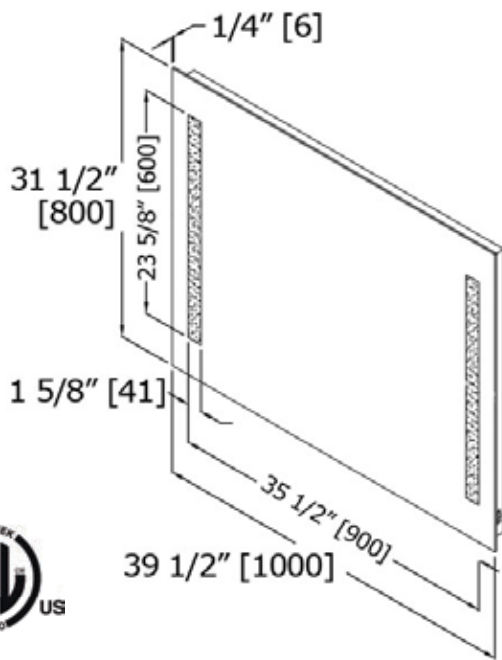

LED Back Lit Mirrors

6000 Kelvin

MO0536LA [1584 LUMENS / 17.28 WATTS]

LALOO ACCESSORIES
lalo.ca
866.305.2566
SERVICE@lalo.ca