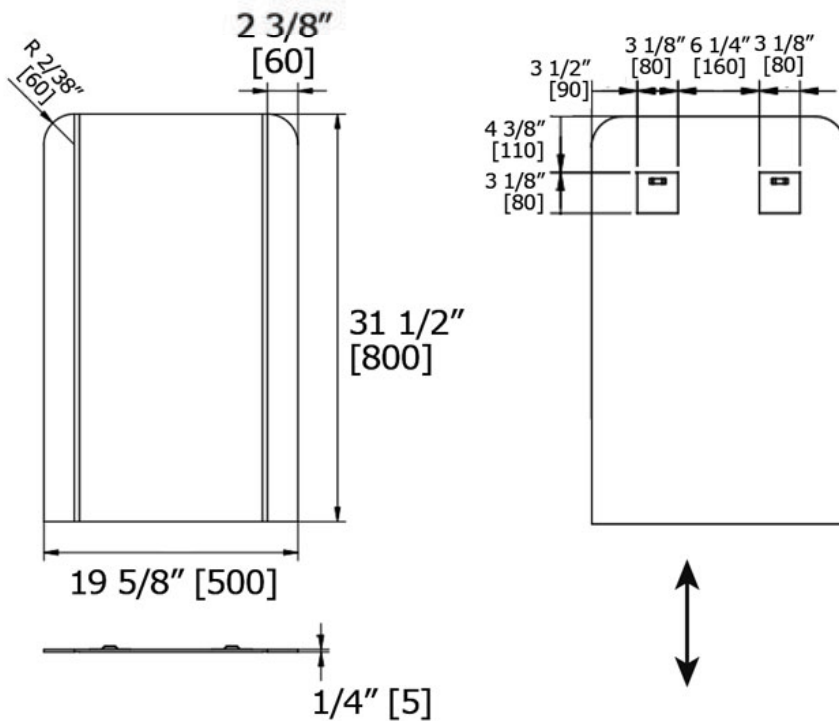

TEXTURED GLASS FRAMED MIRRORS

PARALLEL FROSTED SIDE TRIM

M00561

LALOO ACCESSORIES
lalo.ca
 866.305.2566
SERVICE@lalo.ca