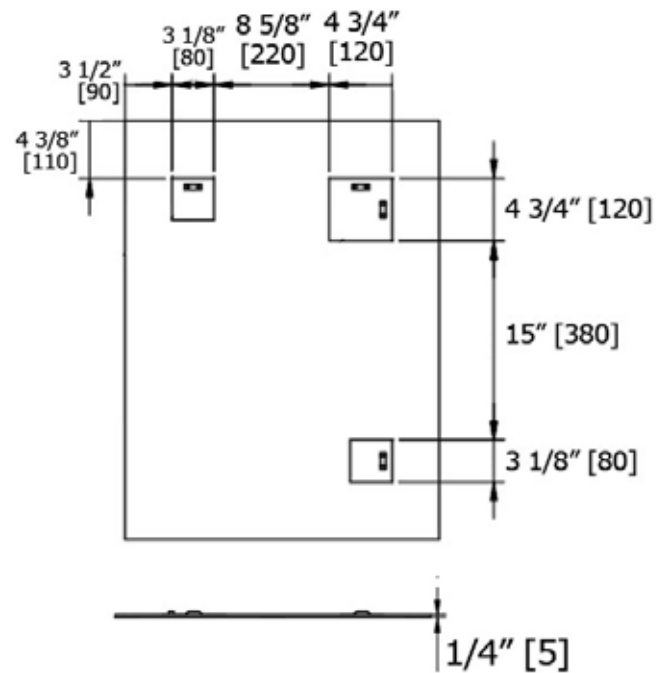

TEXTURED GLASS FRAMED MIRRORS

ETCHED FROSTED FRAME

M00633

LALOO ACCESSORIES
 laloo.ca
 866.305.2566
 SERVICE@laloo.ca