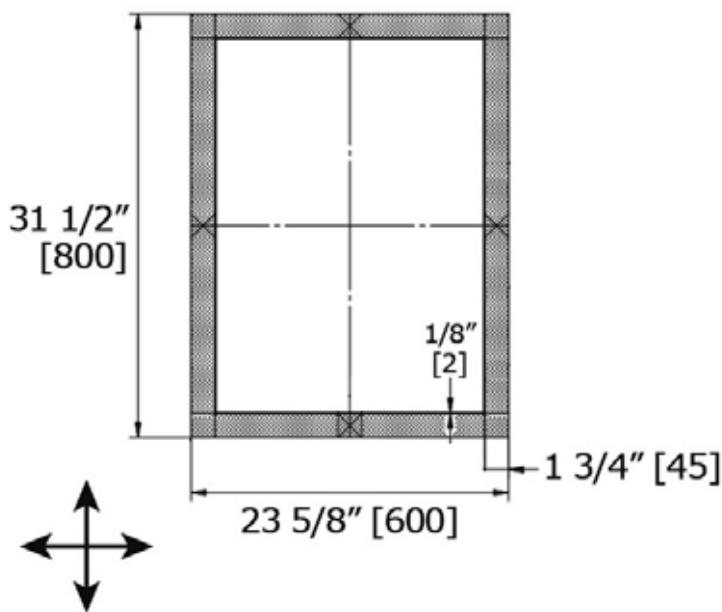

TEXTURED GLASS FRAMED MIRRORS

ETCHED FROSTED FRAME

M00633

LALOO ACCESSORIES
 laloo.ca
 866.305.2566
 SERVICE@laloo.ca