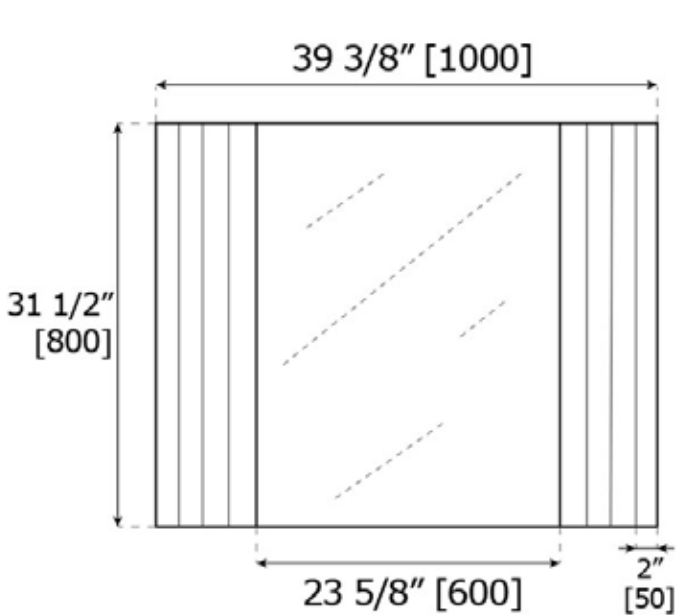

TEXTURED GLASS FRAMED MIRRORS

PARALLEL AND GRADED ETCHED FRAME

M22005

LALOO ACCESSORIES
 laloo.ca
 866.305.2566
 SERVICE@laloo.ca