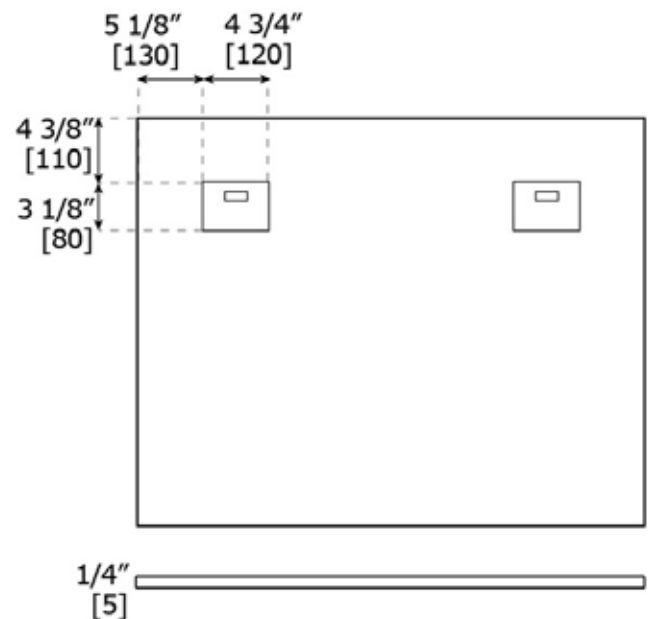

TEXTURED GLASS FRAMED MIRRORS

PARALLEL AND GRADED ETCHED FRAME

M22005

LALOO ACCESSORIES
 laloo.ca
 866.305.2566
 SERVICE@laloo.ca