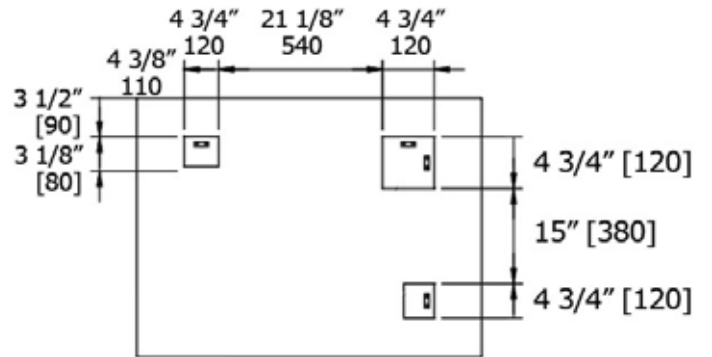

BEVEL Edge MIRRORS

1 5/8" BEVELLED FRAME
M30009L - LARGE FORMAT

LALOO ACCESSORIES
laloo.ca
866.305.2566
SERVICE@laloo.ca