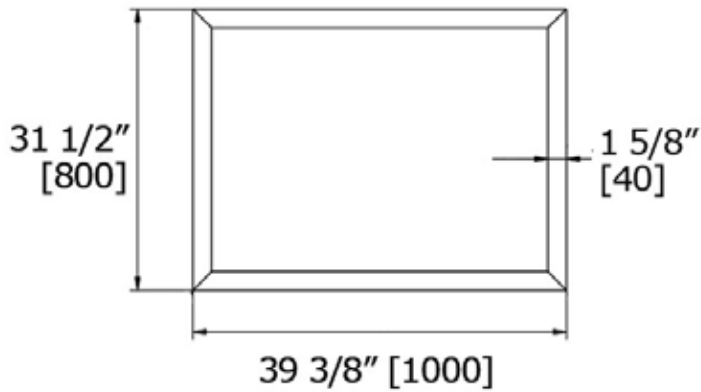

BEVEL Edge MIRRORS

1 5/8" BEVELLED FRAME
M30009L - LARGE FORMAT

LALOO ACCESSORIES
laloo.ca
866.305.2566
SERVICE@laloo.ca