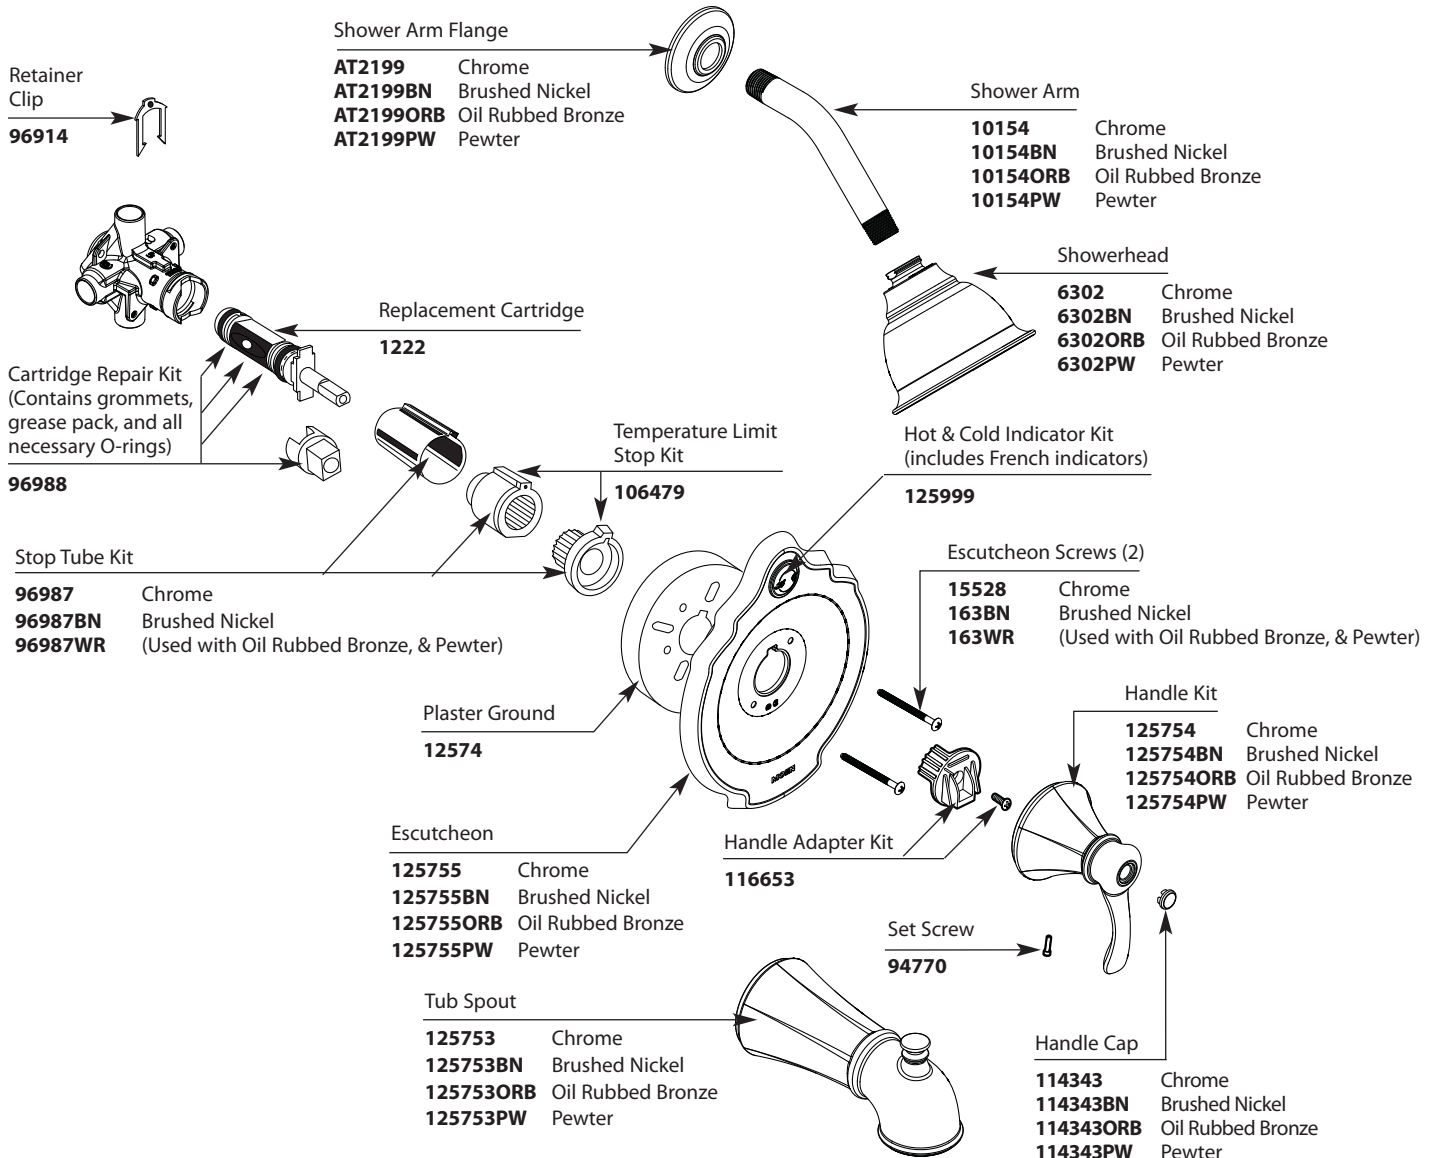

# Illustrated Parts

Buy it for looks. Buy it for life.®

■ Order by Part Number

■ Trim can be used with 62300 series or 2500 series valve

*There is more than 1 version of this model. Page down to identify the version you have.*

**This Page For Models after 9/24/07**

| VESTIGE® Posi-Temp®<br>Single-Handle Tub/Shower Valve |                   |              |                   |             |                   |
|---|-------------------|--------------|-------------------|-------------|-------------------|
| Valve Trim  |                   | Shower Only* |                   | Tub/Shower* |                   |
| MODEL   |                   | MODEL        |                   | MODEL       |                   |
| T2501   | Chrome            | T2502        | Chrome            | T2503       | Chrome            |
| T2501BN   | Brushed Nickel    | T2502BN      | Brushed Nickel    | T2503BN     | Brushed Nickel    |
| T2501ORB  | Oil Rubbed Bronze | T2502ORB     | Oil Rubbed Bronze | T2503ORB    | Oil Rubbed Bronze |
| T2501PW   | Pewter            | T2502PW      | Pewter            | T2503PW     | Pewter            |
|   |                   | T2502EP      | Chrome            | T2503EP     | Chrome            |
|   |                   | T2502EPBN    | Brushed Nickel    | T2503EPBN   | Brushed Nickel    |
|   |                   | T2502EPORB   | Oil Rubbed Bronze | T2503EPORB  | Oil Rubbed Bronze |
|   |                   | T2502EPPW    | Pewter            | T2503EPPW   | Pewter            |
|   |                   | T2502NH      | Chrome            | T2503NH     | Chrome            |
|   |                   | T2502NHBN    | Brushed Nickel    | T2503NHBN   | Brushed Nickel    |
|   |                   | T2502NHORB   | Oil Rubbed Bronze | T2503NHORB  | Oil Rubbed Bronze |
|   |                   | T2502NHPW    | Pewter            | T2503NHPW   | Pewter            |

## Vestige® Single-Handle Posi-Temp® Tub/Shower