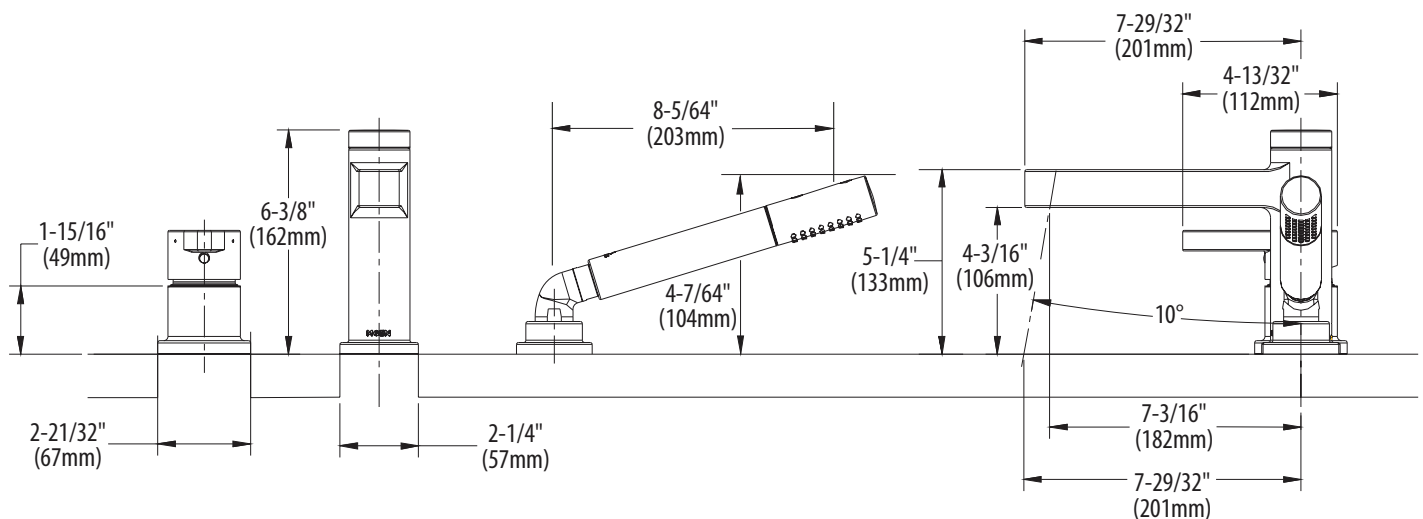

OPERATION

- Lever style handle
- Temperature controlled by 110° arc of handle travel

FLOW

- Hand shower designed to deliver 2.0 gpm max (7.6 L/min) @ 45 psi

STANDARDS

- Third party certified to CSA B-125.1, ASME A112.18.1, and all applicable requirements referenced therein
- ADA ♿ for lever handle

Model: T967 Series

Valve: 4791

CRITICAL DIMENSIONS

(DO NOT SCALE)