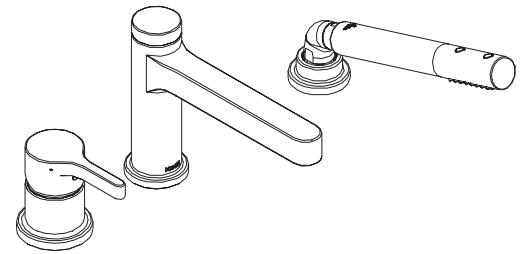

Buy it for looks. Buy it for life.®

Specifications

FAUCET DESCRIPTION

- Metal construction with chrome finish
- Includes hot and cold temperature indicators
- Includes integral dual check valves for backflow prevention

OPERATION

- Lever style handle
- Temperature controlled by 110° arc of handle travel

FLOW

- Hand shower designed to deliver 2.0 gpm max (7.6 L/min) @ 45 psi

STANDARDS

- Third party certified to CSA B-125.1, ASME A112.18.1, and all applicable requirements referenced therein
- ADA ♿ for lever handle

WARRANTY

- Lifetime limited warranty against leaks, drips and finish defects to the original consumer purchaser
- 5 year warranty if used in commercial installations

VICHY™
Single-Handle Roman Tub Faucet
Trim w/Built In Diverter Valve

Model: T967 Series

Valve: 4791

CRITICAL DIMENSIONS

(DO NOT SCALE)