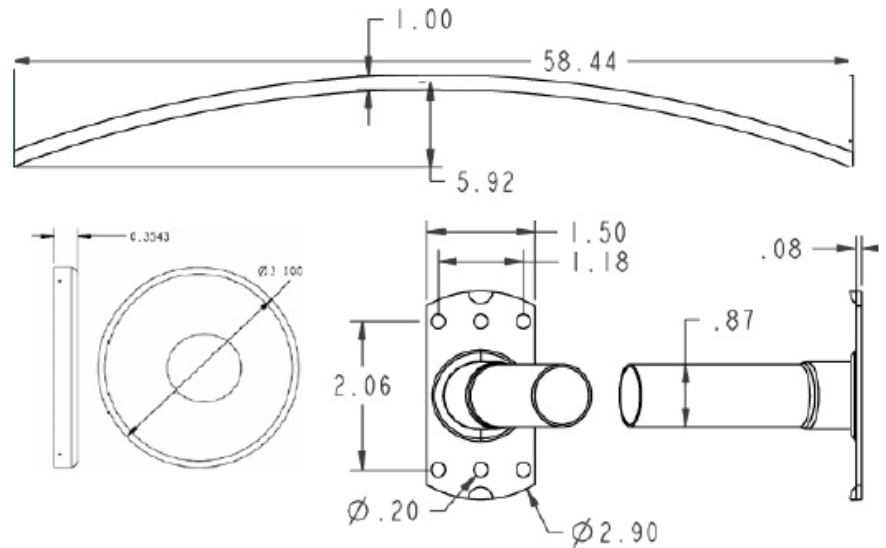

# Technical Specification

## Low-Profile Curved Shower Rod

### Stock Numbers:

- ❑ **CSR2145BN – 5' Low-Profile Curved Shower Rod**  
Brushed Nickel Finish  
1" Diameter Rod  
Wholesale Packaging
- ❑ **CSR2145CH – 5' Low-Profile Curved Shower Rod**  
Chrome Finish  
1" Diameter Rod  
Wholesale Packaging

### Dimensions: