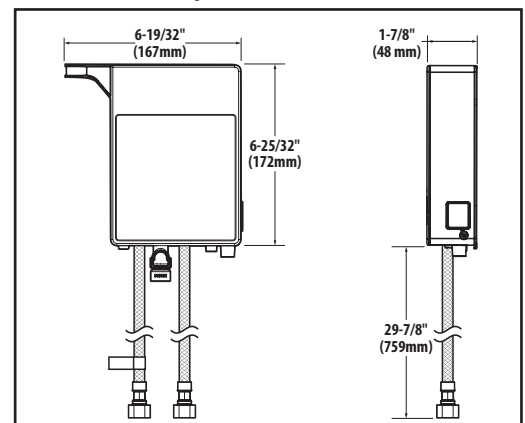

Close up view of Control Box