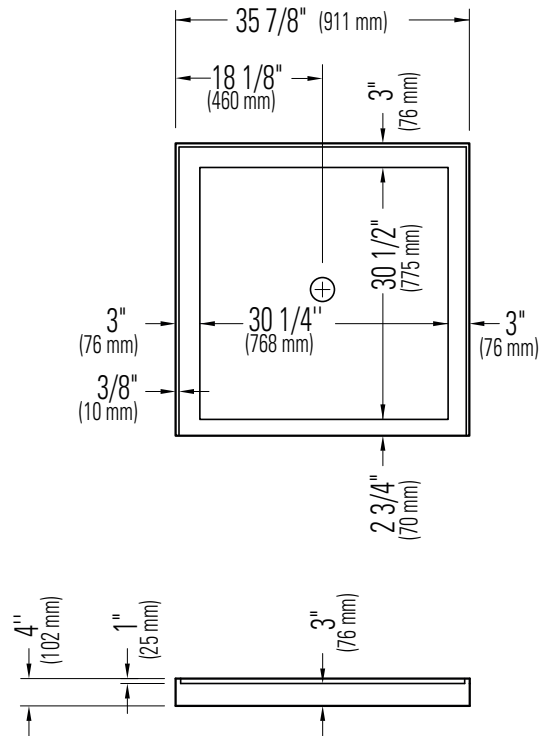

Produits Neptune

ENTREPRENEUR

ZEN 3636 3B

Shower base

*All dimensions are approximate and subject to change without notice.
Please refer to the installation guide before beginning the installation.