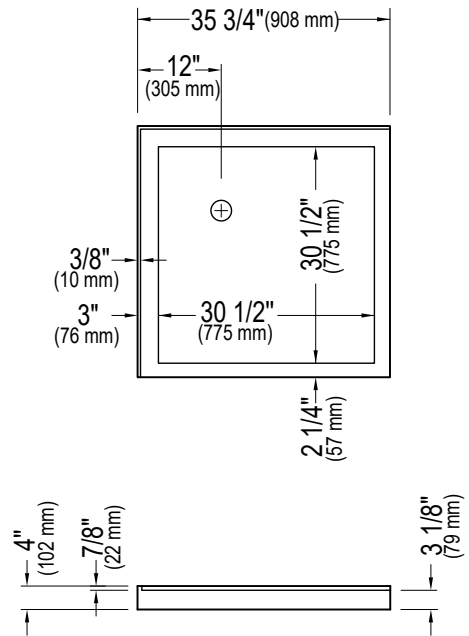

Produits Neptune

ENTREPRENEUR

ZEN 3636 2B

Shower base

*All dimensions are approximate and subject to change without notice.
Please refer to the installation guide before beginning the installation.