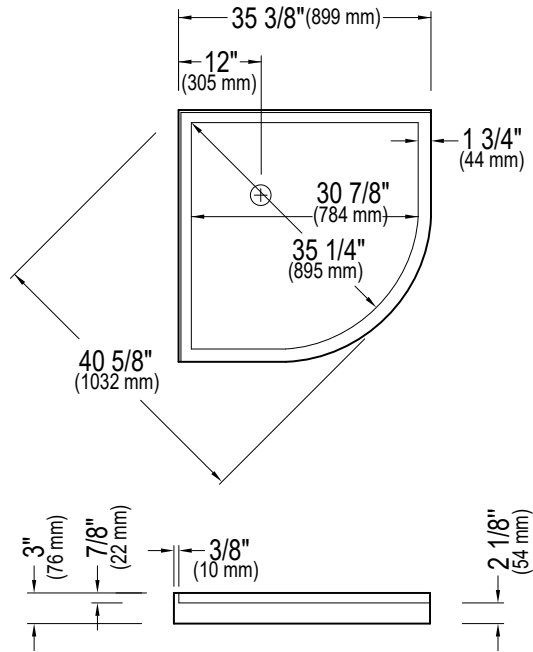

Produits Neptune

ENTREPRENEUR

ZEN 3636 RO

Shower base

*All dimensions are approximate and subject to change without notice.
Please refer to the installation guide before beginning the installation.