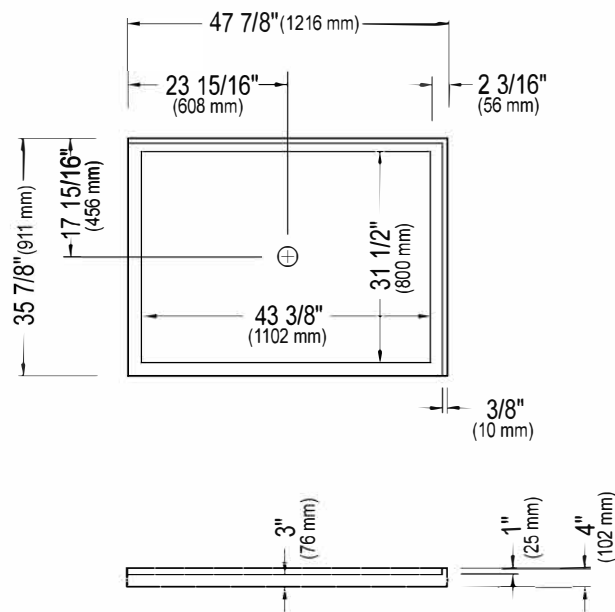

Contemporary style

Integrated tiling flange

Acrylic thermoformed and reinforced with fiberglass

Leak-barrier

5 days

BOX SIZE:

49" x 37" x 5"

NET WEIGHT:

produitsneptune.com

REV: 05-19

Produits Neptune
ENTREPRENEUR

ZEN 4836 2BD /48

Shower base

*All dimensions are approximate and subject to change without notice.
Please refer to the installation guide before beginning the installation.

Produits Neptune
ENTREPRENEUR

ZEN 4836 2BG /48

Shower base

*All dimensions are approximate and subject to change without notice. Please refer to the installation guide before beginning the installation.

Produits Neptune
ENTREPRENEUR