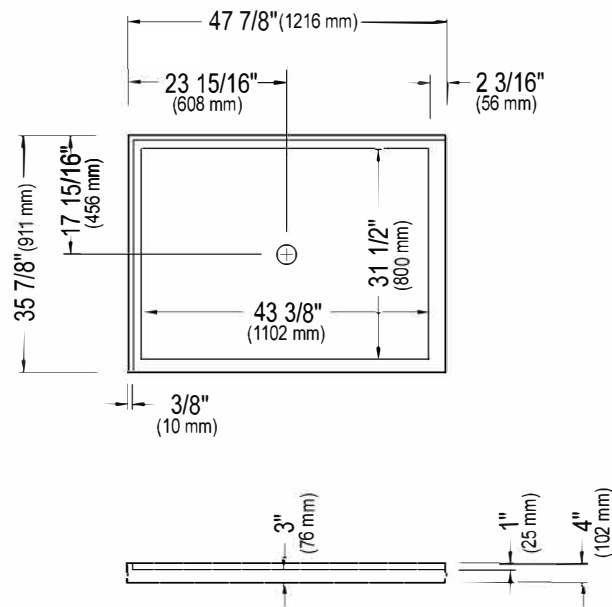

Contemporary style

Integrated tiling flange

Acrylic thermoformed and reinforced with fiberglass

Leak-barrier

5 days

BOX SIZE:

49" x 37" x 5"

NET WEIGHT:

produitsneptune.com

REV: 05-19

Produits Neptune
ENTREPRENEUR

ZEN 4836 2BD /48

Shower base

*All dimensions are approximate and subject to change without notice.
Please refer to the installation guide before beginning the installation.

Produits Neptune
ENTREPRENEUR

ZEN 4836 2BG /48

Shower base

*All dimensions are approximate and subject to change without notice. Please refer to the installation guide before beginning the installation.

Produits Neptune
ENTREPRENEUR