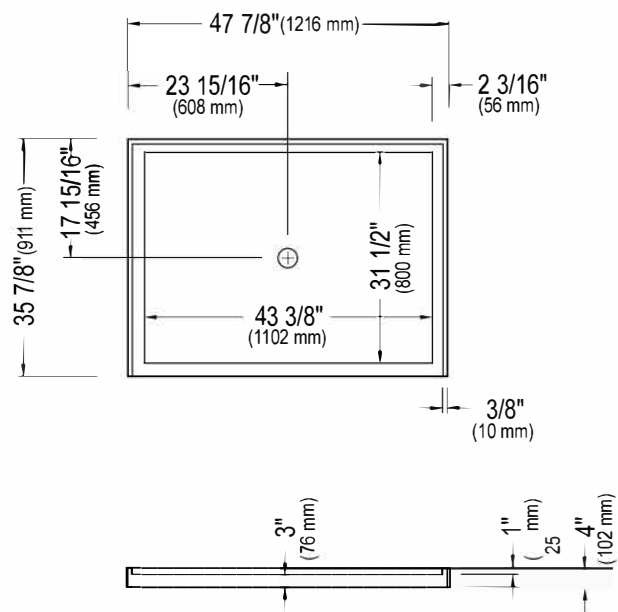

Contemporary style

Integrated tiling flange

Acrylic thermoformed and reinforced with fiberglass

Leak-barrier

5 days

BOX SIZE:

49" x 37" x 5"

NET WEIGHT:

Produits Neptune
ENTREPRENEUR

ZEN 4836 2BG /48

Shower base

*All dimensions are approximate and subject to change without notice. Please refer to the installation guide before beginning the installation.

Produits Neptune
ENTREPRENEUR

ZEN 4836 3B /48

Shower base

*All dimensions are approximate and subject to change without notice. Please refer to the installation guide before beginning the installation.