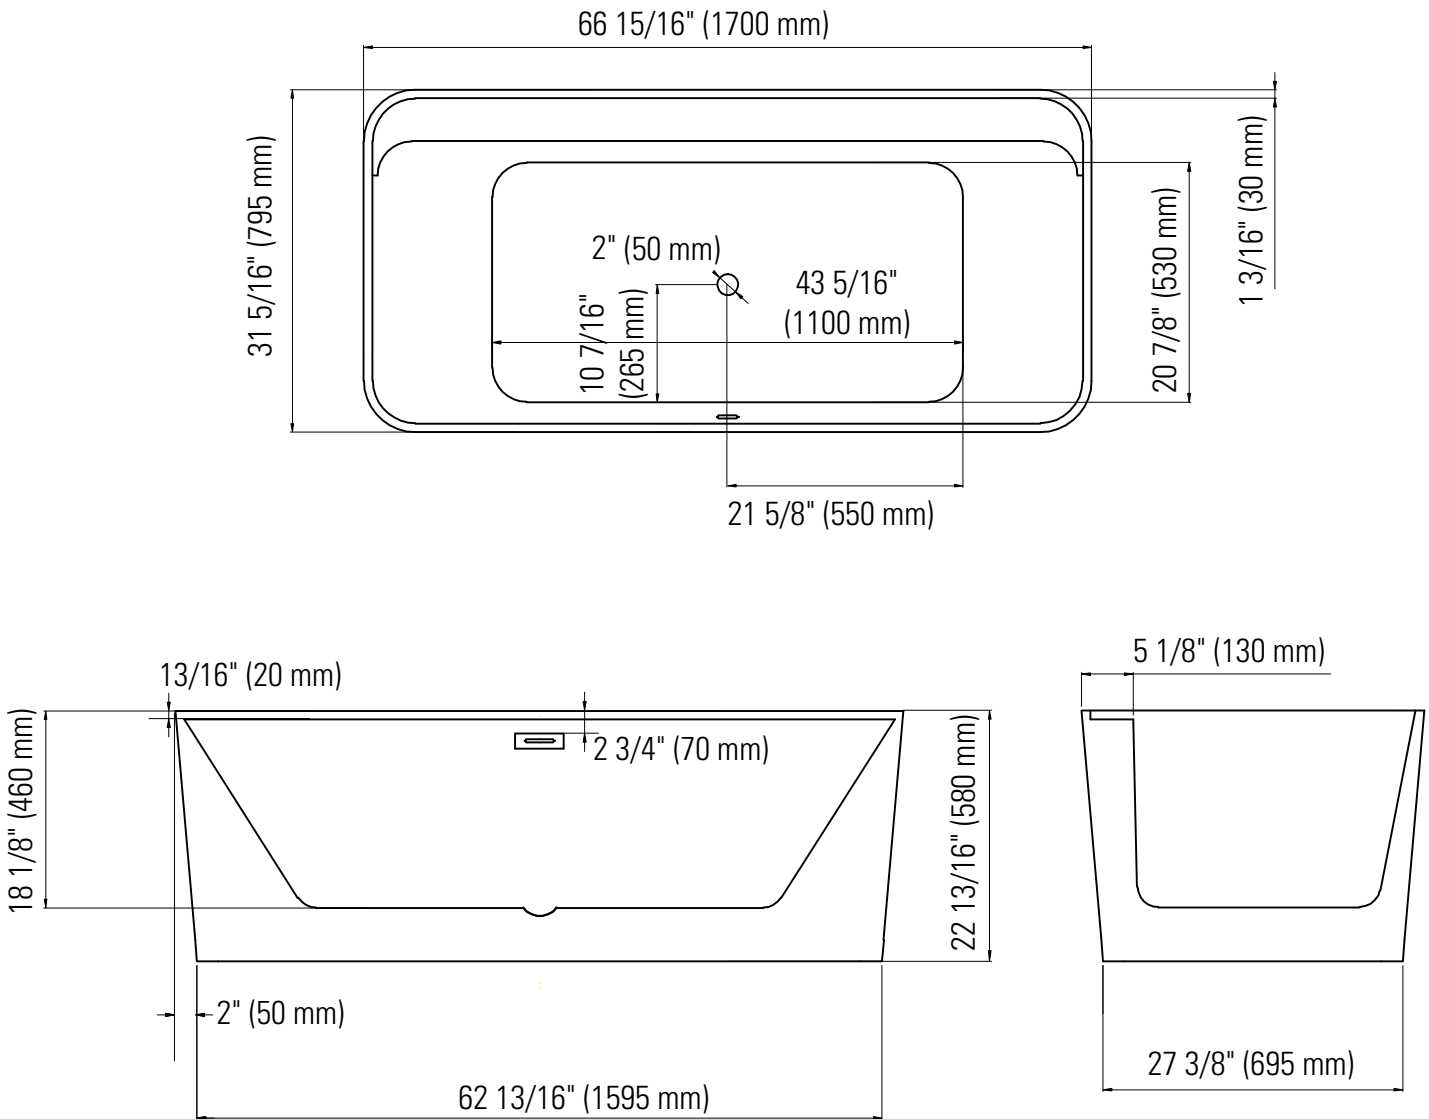

Produits Neptune
Rouge

Cologne 3266 F1

Bathtub

Ajustable feet

Above-the-floor rough (AFR)

*All dimensions are approximate and subject to change without notice

Please refer to the installation guide before beginning the installation