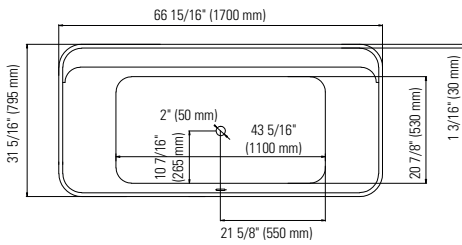

# COLOGNE F1 3266

66 15/16" x 31 5/16" x 22 13/16"

<b>PRODUCT DESCRIPTION:</b> Adjustable feet Contemporary style Above-the-floor rough (AFR) Integrated linear overflow and drain kit included, chrome		<b>24-48hrs</b> <b>5 days</b>
<b>WATER CAPACITY:</b> 306.5 L	<b>IMMERSION:</b> 15 5/16 po	
<b>BOX SIZE:</b> 68 1/2" x 33 1/16" x 23 13/16"		
<b>NET WEIGHT:</b> 59 kg	<b>GROSS WEIGHT:</b> 69 kg	