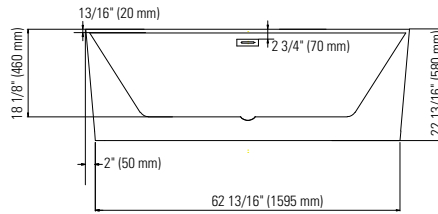

# COLOGNE F1 3266

66 15/16" x 31 5/16" x 22 13/16"

<b>PRODUCT DESCRIPTION:</b> Adjustable feet Contemporary style Above-the-floor rough (AFR) Integrated linear overflow and drain kit included, chrome		<b>24-48hrs</b> <b>5 days</b>
<b>WATER CAPACITY:</b> 306.5 L	<b>IMMERSION:</b> 15 5/16 po	
<b>BOX SIZE:</b> 68 1/2" x 33 1/16" x 23 13/16"		
<b>NET WEIGHT:</b> 59 kg	<b>GROSS WEIGHT:</b> 69 kg	