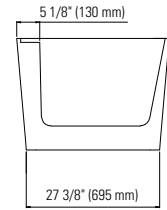

# COLOGNE F1 3266

66 15/16" x 31 5/16" x 22 13/16"

<b>PRODUCT DESCRIPTION:</b> Adjustable feet Contemporary style Above-the-floor rough (AFR) Integrated linear overflow and drain kit included, chrome		<b>24-48hrs</b> <b>5 days</b>
<b>WATER CAPACITY:</b> 306.5 L	<b>IMMERSION:</b> 15 5/16 po	
<b>BOX SIZE:</b> 68 1/2" x 33 1/16" x 23 13/16"		
<b>NET WEIGHT:</b> 59 kg	<b>GROSS WEIGHT:</b> 69 kg	