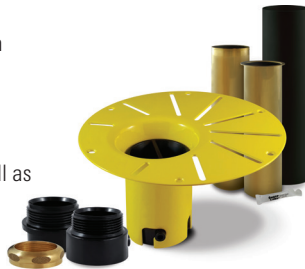

# COLOGNE F1 3266

66 15/16" x 31 5/16" x 22 13/16"

<b>PRODUCT DESCRIPTION:</b> Adjustable feet Contemporary style Above-the-floor rough (AFR) Integrated linear overflow and drain kit included, chrome		<b>24-48hrs</b> <b>5 days</b>
<b>WATER CAPACITY:</b> 306.5 L	<b>IMMERSION:</b> 15 5/16 po	
<b>BOX SIZE:</b> 68 1/2" x 33 1/16" x 23 13/16"		
<b>NET WEIGHT:</b> 59 kg	<b>GROSS WEIGHT:</b> 69 kg	

## GENERAL OPTIONS

Overflow and waste included: Chrome

Acrylic Colour: White

Standard

Bathtub drain adapter (picture below)

Gel black neck pillow

White, brushed nickel or black overflow and drain kit

## MASS-AIR / ROUGE-AIR OPTIONS

Mass-Air Jet finish: White/Chrome

Standard

Others: Chrome/Chrome

96" blower hose extension

A blower hose extension is required when the blower is located more than 4' from the bathtub.

## BATHTUB DRAIN ADAPTER

123Connect is a freestanding bathtub rough-in (install before tile).

- Quick, easy and clean installation.
- No access panel required.
- Allows for an installation as close to the wall as possible.