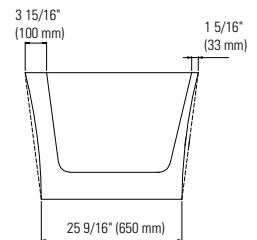

BADEN F1 3260

59 1/16" x 31 5/16" x 23"

PRODUCT DESCRIPTION: Adjustable feet Contemporary style Above-the-floor rough (AFR) Integrated linear overflow and drain kit included, chrome		24-48hrs 5 days
WATER CAPACITY: 235 L	IMMERSION: 15 3/16 po	
BOX SIZE: 60 5/8" x 33 1/16" x 23 13/16"		
NET WEIGHT: 38.4 kg	GROSS WEIGHT: 47.6 kg	