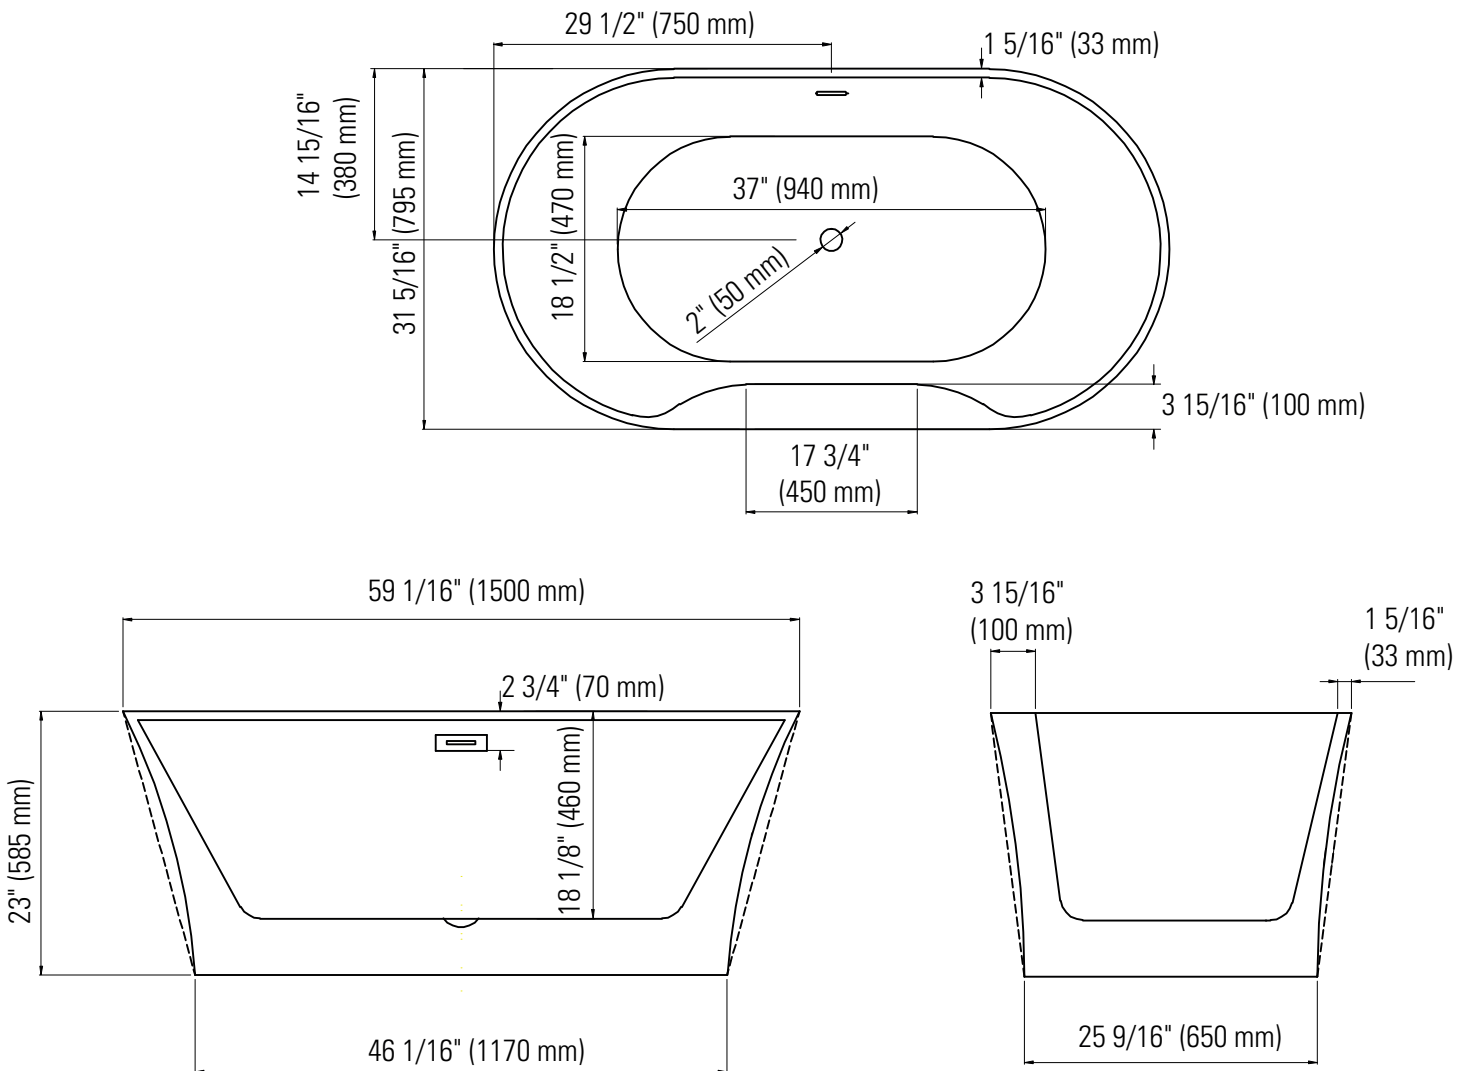

Produits Neptune
Rouge

Baden 3260 F1

Bathtub

Ajustable feet

Above-the-floor rough (AFR)

*All dimensions are approximate and subject to change without notice
Please refer to the installation guide before beginning the installation