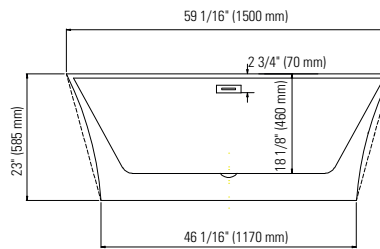

BADEN F1 3260

59 1/16" x 31 5/16" x 23"

PRODUCT DESCRIPTION: Adjustable feet Contemporary style Above-the-floor rough (AFR) Integrated linear overflow and drain kit included, chrome		24-48hrs 5 days
WATER CAPACITY: 235 L	IMMERSION: 15 3/16 po	
BOX SIZE: 60 5/8" x 33 1/16" x 23 13/16"		
NET WEIGHT: 38.4 kg	GROSS WEIGHT: 47.6 kg	