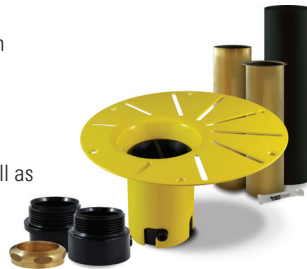

BADEN F1 3260

59 1/16" x 31 5/16" x 23"

PRODUCT DESCRIPTION: Adjustable feet Contemporary style Above-the-floor rough (AFR) Integrated linear overflow and drain kit included, chrome		24-48hrs 5 days
WATER CAPACITY: 235 L	IMMERSION: 15 3/16 po	
BOX SIZE: 60 5/8" x 33 1/16" x 23 13/16"		
NET WEIGHT: 38.4 kg	GROSS WEIGHT: 47.6 kg	

GENERAL OPTIONS

Overflow and waste included: Chrome

Acrylic Colour: White

Standard

Bathtub drain adapter (picture below)

Gel black neck pillow

White, brushed nickel or black overflow and drain kit

MASS-AIR / ROUGE-AIR OPTIONS

Mass-Air Jet finish: White/Chrome

Standard

Others: Chrome/Chrome

96" blower hose extension

A blower hose extension is required when the blower is located more than 4' from the bathtub.

BATHTUB DRAIN ADAPTER

123Connect is a freestanding bathtub rough-in (install before tile).

- Quick, easy and clean installation.
- No access panel required.
- Allows for an installation as close to the wall as possible.

LINEAR OVERFLOW