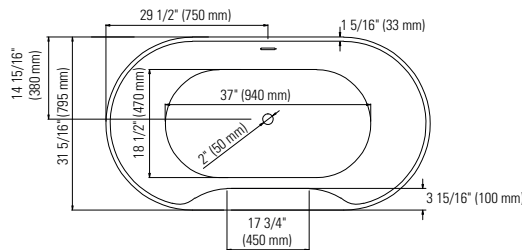

BADEN F1 3260

59 1/16" x 31 5/16" x 23"

PRODUCT DESCRIPTION: Adjustable feet Contemporary style Above-the-floor rough (AFR) Integrated linear overflow and drain kit included, chrome		24-48hrs 5 days
WATER CAPACITY: 235 L	IMMERSION: 15 3/16 po	
BOX SIZE: 60 5/8" x 33 1/16" x 23 13/16"		
NET WEIGHT: 38.4 kg	GROSS WEIGHT: 47.6 kg	