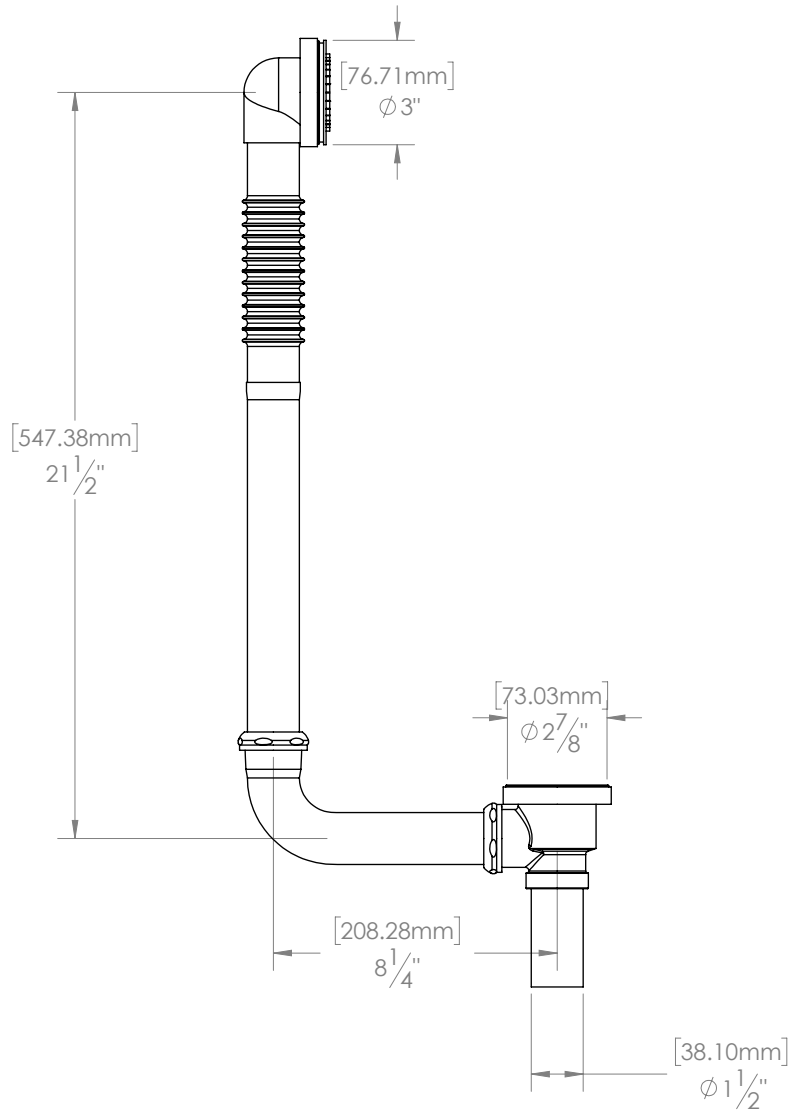

## 1-1/2" Direct Brass Bath Waste/Overflow - Extended

Project Name: \_\_\_\_\_

Project Number: \_\_\_\_\_

Fixture #

### Specification:

Direct style 1-1/2" Schedule Brass Bath Waste/Overflow Extended shall feature a Spin-on TiePlate, Corrugated adjustable Overflow tube, SlideOn™ Faceplate and Closure Mechanism.

### \*Certification

\*The "cSAUS Meets UPC" mark means the product conforms to the requirements of the NPC, UPC, IPC and IRC.

Refer to Side B for Faceplate, Closure Mechanism and Finish options and suffixes.