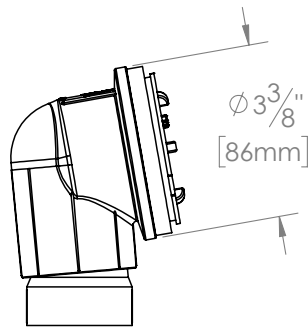

Refer to Side B for Faceplate, Closure Mechanism and Finish options and suffixes.

Oakville Stamping and Bending Ltd.

2200 Speers Road, Unit C. Oakville, ON. Canada. L6L 2X8.

T. 905.827.0320 or toll free 1.877.314.6040 F. 905.827.6375 or toll free 1.877.827.6040.

All rights reserved. OS&B™ reserves the right to change product specifications and material or discontinue models without notice.

www.osb.ca (Canada) www.osbplumbing.com (USA)