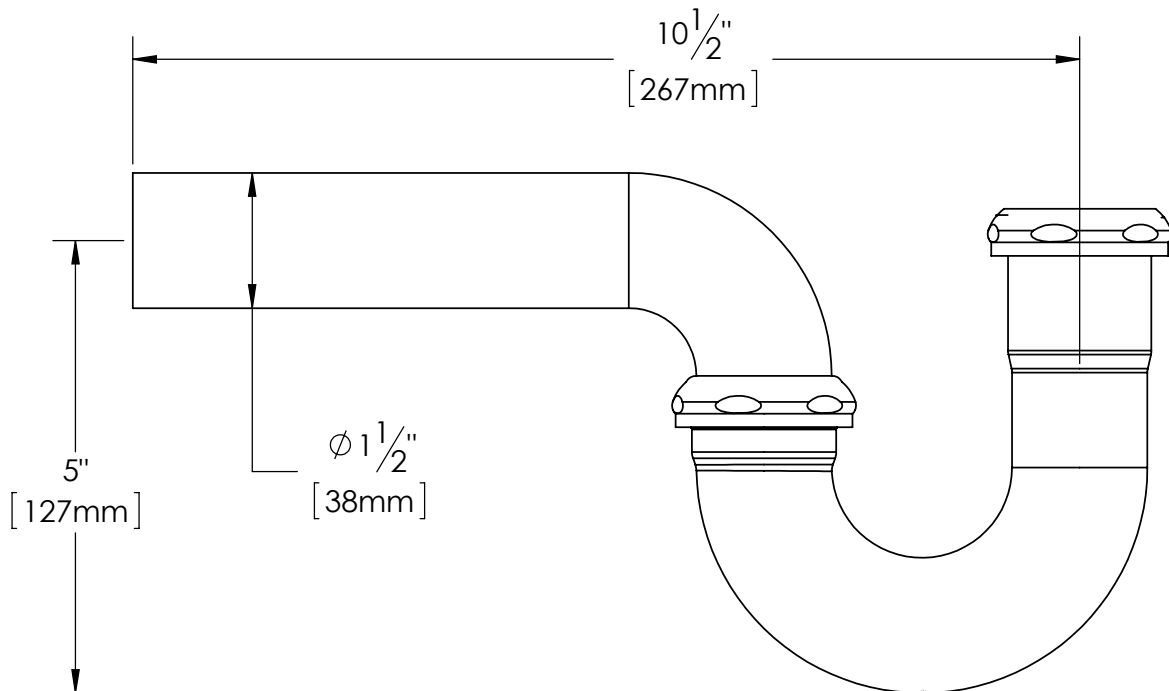

# 115BRBLF

1-1/2" 17GA P-TRAP, LESS CLEANOUT

## Description:

P-TRAP SHALL BE 1-1/2" GROUND JOINT, 17 GAUGE TUBULAR BRASS, 17 GAUGE 7" WALLBEND, ROUGH BRASS FINISH, BRASS NUTS, LESS FLANGE, LESS CLEANOUT, CERTIFIED BY CSA

Certification

**Oakville Stamping and Bending Ltd.**

2200 Speers Road, Oakville, ON, Canada. L6L 2X8.

T. 905.827.0320 or toll free 1.877.314.6040 F. 905.827.6375 or toll free 1.877.827.6040.

All rights reserved. OS&B™ reserves the right to change product specifications and material or discontinue models without notice.