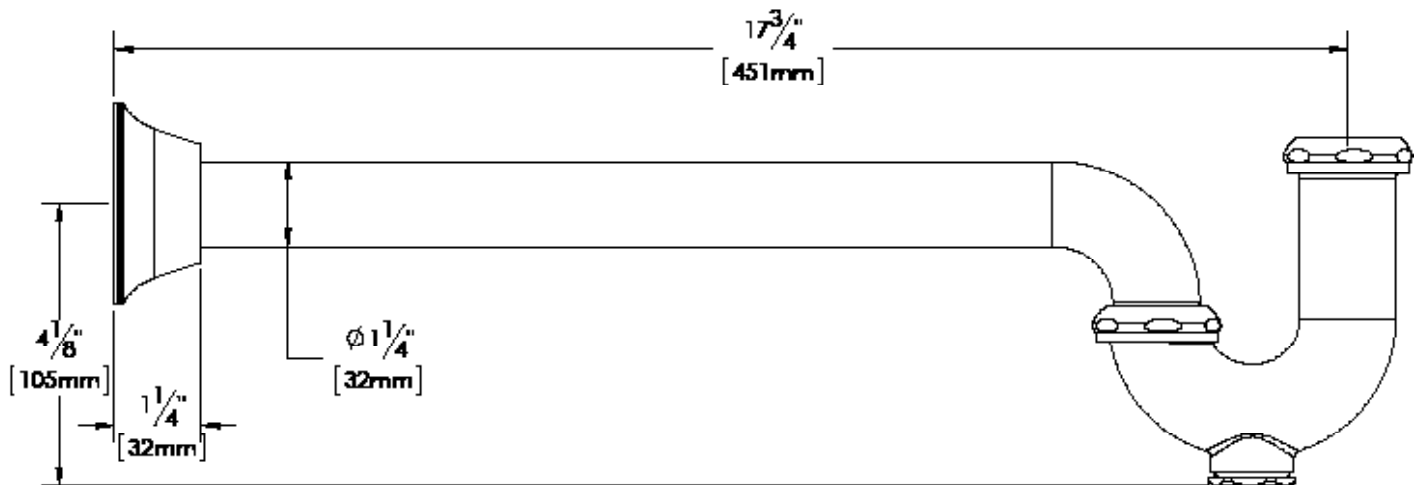

95-15

1-1/4" CAST TRAP WITH CLEANOUT

Description:

20 GAUGE 15" WALLBEND, CHROME FINISH, BRASS NUTS, DEEP BELL FLANGE, WITH CLEANOUT, CERTIFIED BY CSA

Certification

Oakville Stamping and Bending Ltd.

2200 Speers Road, Oakville, ON, Canada. L6L 2X8.