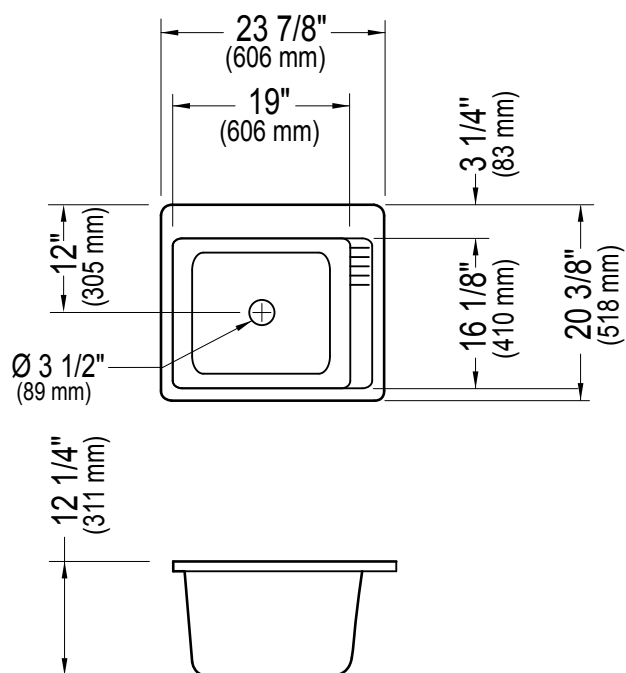

Produits Neptune

ECO 2420

Laundry Sink

*All dimensions are approximate and subject to change without notice.
Please refer to the installation guide before beginning the installation.

6835 PICARD STREET
SAINT-HYACINTHE, QUEBEC J2S 1H3
CANADA