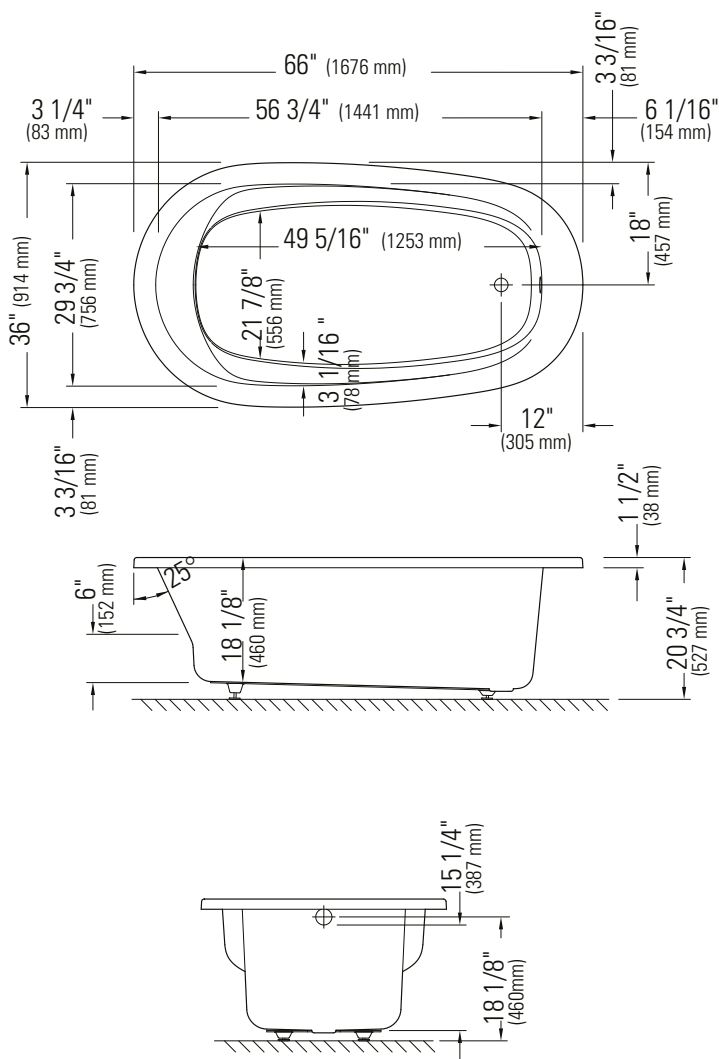

## VAPORA 3666

\*A bathtub fitted with back jets can cause the pump to protrude by approximately 3" from the overall dimension.

\*\*All dimensions are approximate and subject to change without notice. Please refer to the installation guide before beginning the installation