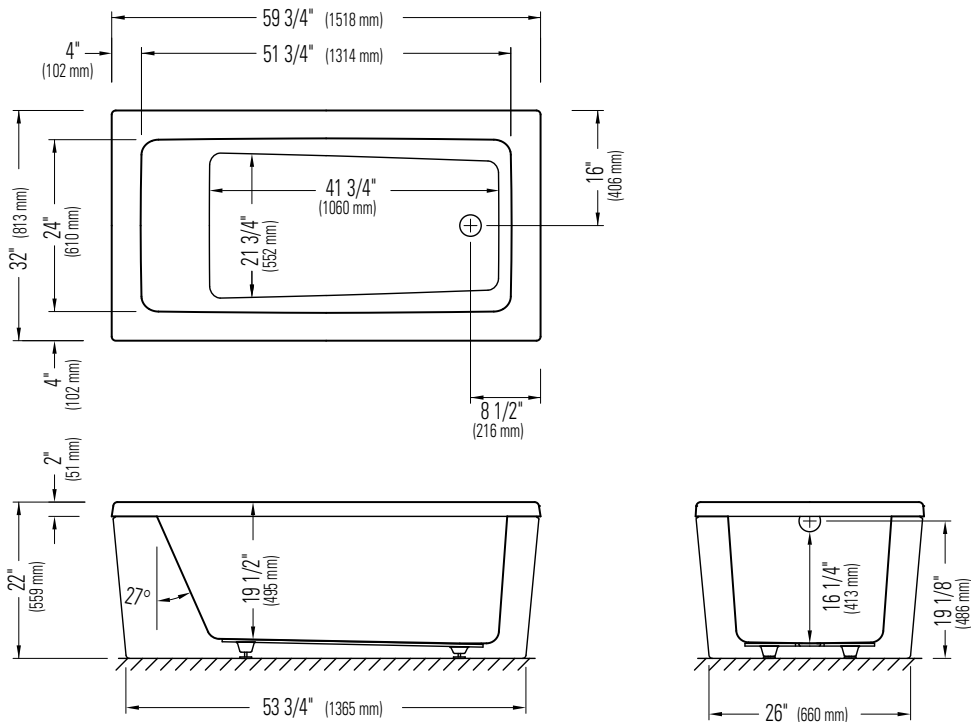

# AMETYS 3260

WITH OR WITHOUT ARMRESTS

Bathtub

Without armrests

With armrests

\*All dimensions are approximate and subject to change without notice.  
Please refer to the installation guide before beginning the installation