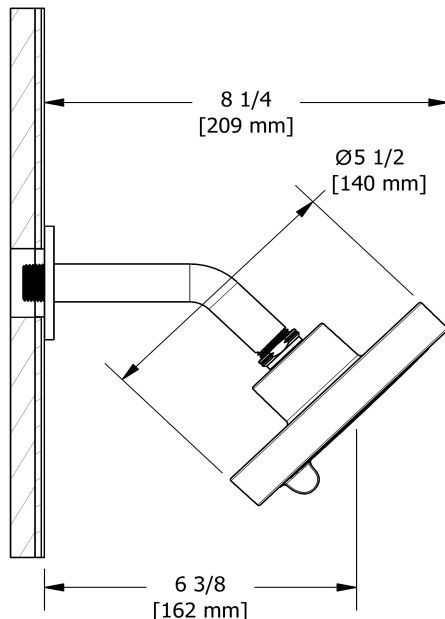

Sizes, models and finishes may differ from those presented.

Warranty

This **Riobel Inc.** product you have purchased carries a Limited Lifetime Warranty on the chrome, PVD finish, blacks and all working parts and is guaranteed from the initial purchase date against all manufacturing defects. All other finishes, including plastic components, are guaranteed for one year. All electric and/or electronic parts are covered by a 5-year limited warranty.

Customer Service

Ontario, West Canada : 888-287-5354 Quebec, Maritimes, United States : 866-473-8442