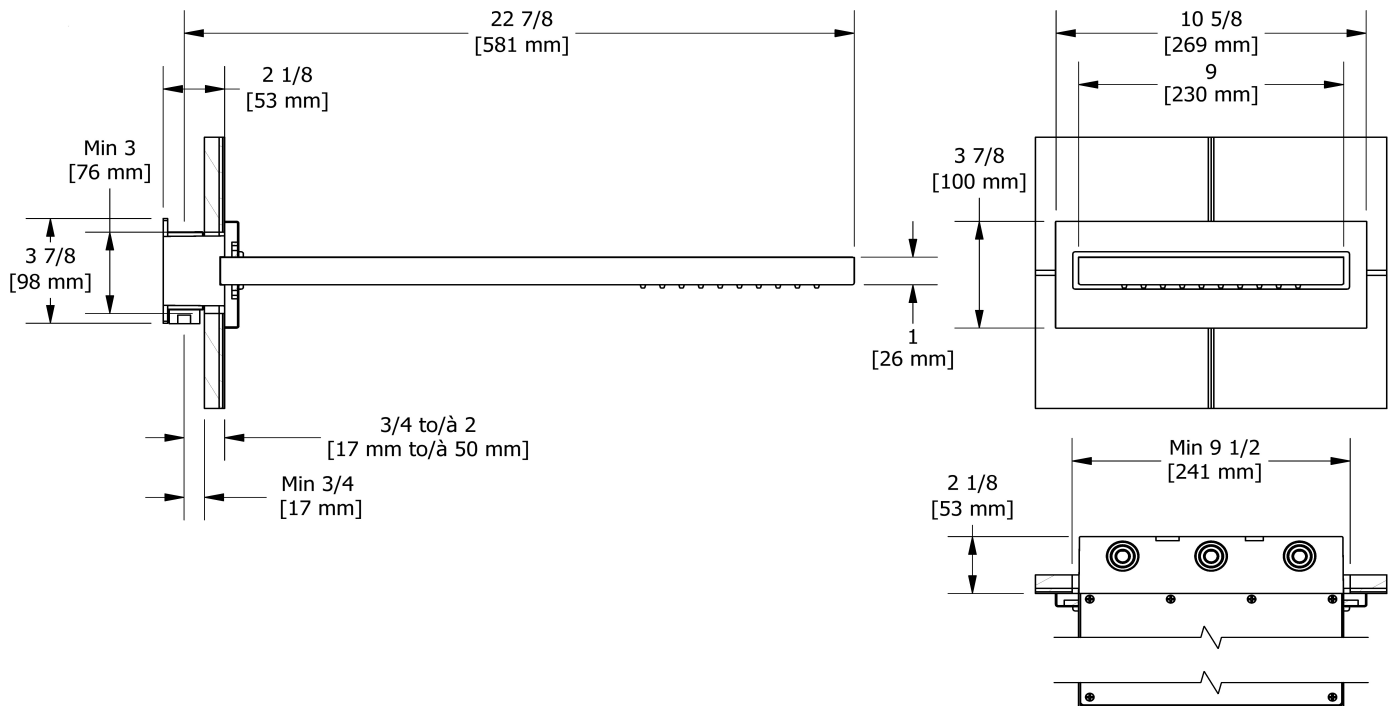

Certifications

- CSA B125.1
- ASME A112.18.1
- CMR248 Approval

UPC®