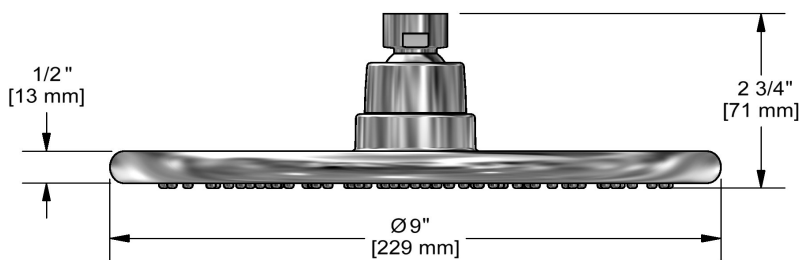

23 cm (9") Plastic shower head
428

Specifications

Descriptions

- 1/2" inlet female NPT
- Swivel
- Scale-free

Available colors

- C : Chrome

Available flows

- 7.6 L/min, 2.0 gpm (US) 60psi
- 5.69 L/min, 1.5 gpm (US) 60psi (**428-15**)
- 6.7 L/min, 1.8 gpm (US) 60psi (**428-WS**) *

EPA certification applicable to the indicated model only

Certifications

- CSA B125.1
- ASME A112.18.1
- CMR248 Approval

Sizes, models and finishes may differ from those presented.

Warranty

This **Riobel Inc.** product you have purchased carries a Limited Lifetime Warranty on the chrome, PVD finish, blacks and all working parts and is guaranteed from the initial purchase date against all manufacturing defects. All other finishes, including plastic components, are guaranteed for one year. All electric and/or electronic parts are covered by a 5-year limited warranty.