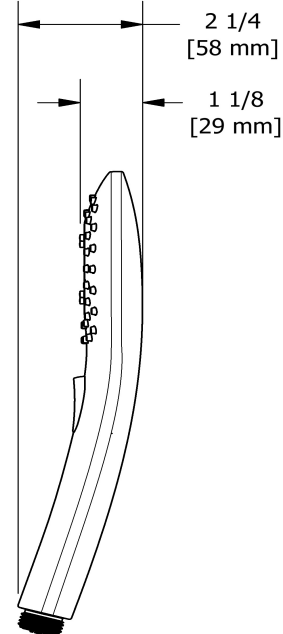

3-jet hand shower
4372

Specifications

Descriptions

- 5 positions
- 3 jets: luxurious, invigorating, massage and mix
- Scale-free
- 4372, 3-jet hand shower

Available flows

- 6.7 L/min, 1.8 gpm (US) 60psi
- 5.7 L/min, 1.5 gpm (US) 60psi (**4372-15**) *
- 6.7 L/min, 1.8 gpm (US) 60psi (**4372-WS**) *

EPA certification applicable to the indicated model only

Certifications

- CSA B125.1
- ASME A112.18.1

Sizes, models and finishes may differ from thoses presented.

Warranty

This **Riobel Inc.** product you have purchased carries a Limited Lifetime Warranty on the chrome, PVD finish, blacks and all working parts and is guaranteed from the initial purchase date against all manufacturing defects. All other finishes, including plastic components, are guaranteed for one year. All electric and/or electronic parts are covered by a 5-year limited warranty.