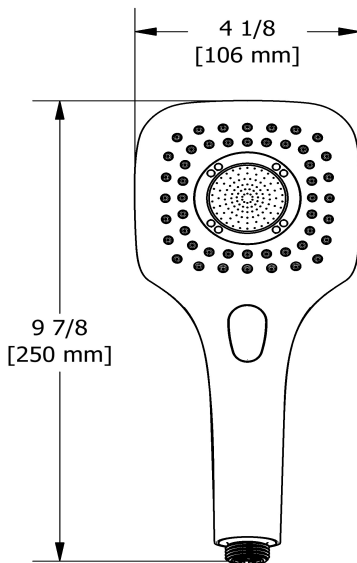

3-jet hand shower
4372

Specifications

Descriptions

- 5 positions
- 3 jets: luxurious, invigorating, massage and mix
- Scale-free
- 4372, 3-jet hand shower

Available flows

- 6.7 L/min, 1.8 gpm (US) 60psi
- 5.7 L/min, 1.5 gpm (US) 60psi (**4372-15**) *
- 6.7 L/min, 1.8 gpm (US) 60psi (**4372-WS**) *

EPA certification applicable to the indicated model only

Certifications

- CSA B125.1
- ASME A112.18.1

Sizes, models and finishes may differ from thoses presented.

Warranty

This **Riobel Inc.** product you have purchased carries a Limited Lifetime Warranty on the chrome, PVD finish, blacks and all working parts and is guaranteed from the initial purchase date against all manufacturing defects. All other finishes, including plastic components, are guaranteed for one year. All electric and/or electronic parts are covered by a 5-year limited warranty.