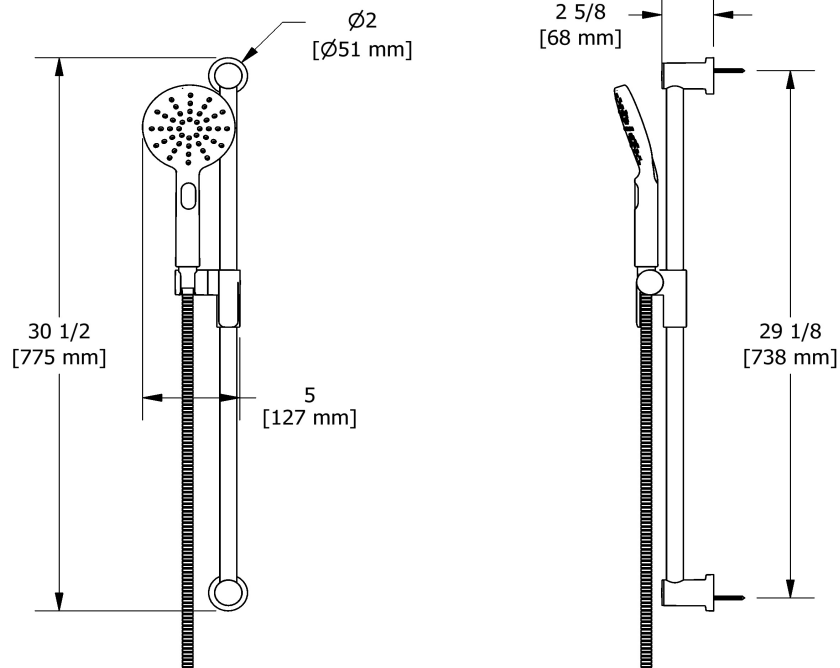

Hand shower rail  
**4664**

## Specifications

### Descriptions

- Ø22 mm (7/8") slide bar
- Easy-Glide left cursor
- 4364, 2-jet hand shower
- Scale-free
- 150 cm (59") double interlock flexible hose, swivel and 2 check valves

Sizes, models and finishes may differ from thoses presented.