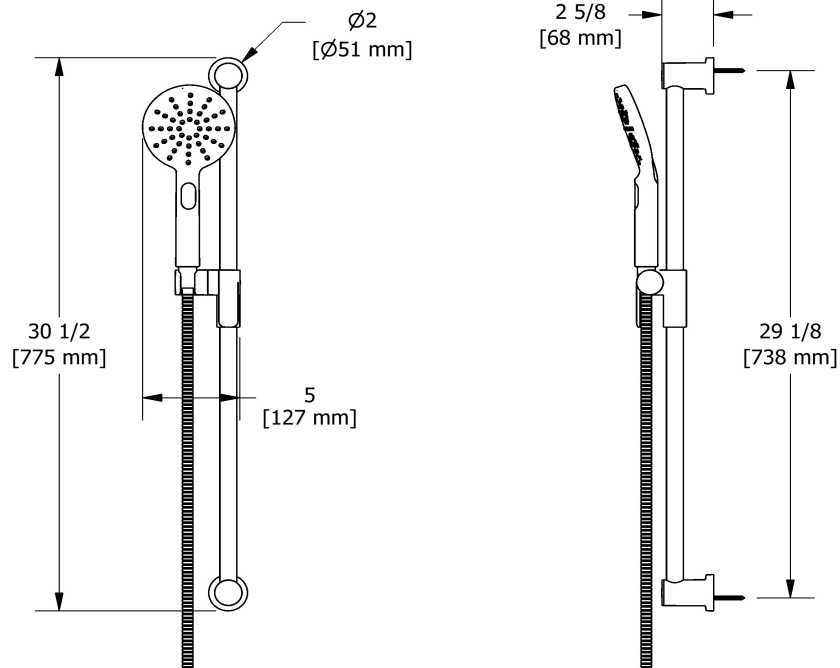

Hand shower rail  
**4664**

## Specifications

### Descriptions

- Ø22 mm (7/8") slide bar
- Easy-Glide left cursor
- 4364, 2-jet hand shower
- Scale-free
- 150 cm (59") double interlock flexible hose, swivel and 2 check valves

Sizes, models and finishes may differ from those presented.