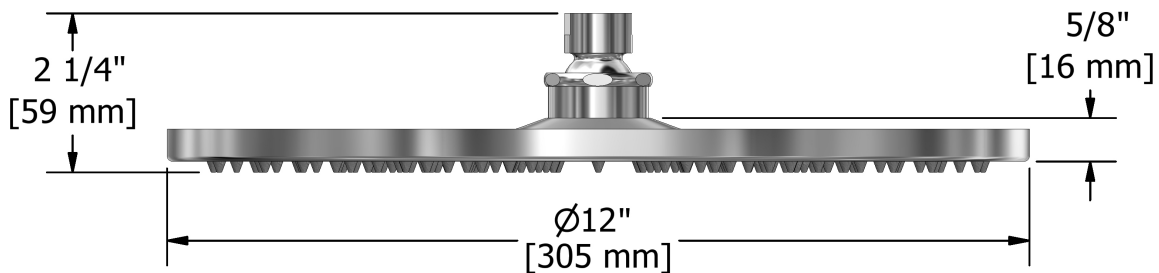

30 cm (12") shower head
472

Specifications

Descriptions

- Scale-free
- Swivel
- G½" inlet female

Available colors

- C : Chrome
- BN : Brushed Nickel (PVD)

Available flows

- 7.6 L/min, 2.0 gpm (US) 60psi
- 6.6L/min, 1.75 gpm (US) 60psi (**472-WS**) *

EPA certification applicable to the indicated model only

Certifications

- CSA B125.1
- ASME A112.18.1
- CMR248 Approval

Sizes, models and finishes may differ from those presented.

Warranty

This **Riobel Inc.** product you have purchased carries a Limited Lifetime Warranty on the chrome, PVD finish, blacks and all working parts and is guaranteed from the initial purchase date against all manufacturing defects. All other finishes, including plastic components, are guaranteed for one year. All electric and/or electronic parts are covered by a 5-year limited warranty.