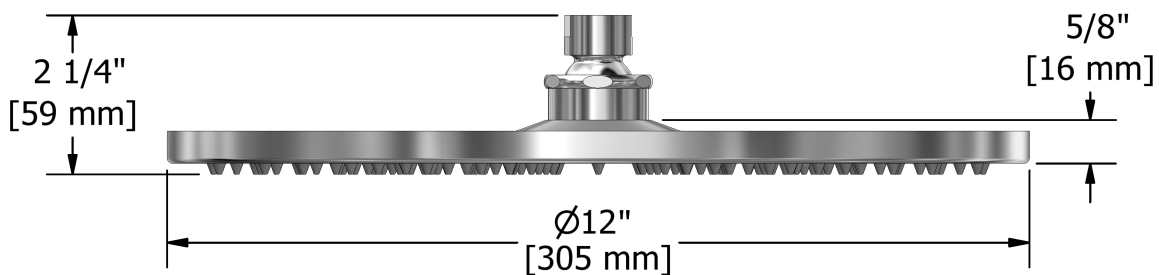

30 cm (12") shower head
472

Specifications

Descriptions

- Scale-free
- Swivel
- G½" inlet female

Available colors

- C : Chrome
- BN : Brushed Nickel (PVD)

Available flows

- 7.6 L/min, 2.0 gpm (US) 60psi
- 6.6L/min, 1.75 gpm (US) 60psi (**472-WS**) *

EPA certification applicable to the indicated model only

Certifications

- CSA B125.1
- ASME A112.18.1
- CMR248 Approval

UPC®

Sizes, models and finishes may differ from those presented.

Warranty

This **Riobel Inc.** product you have purchased carries a Limited Lifetime Warranty on the chrome, PVD finish, blacks and all working parts and is guaranteed from the initial purchase date against all manufacturing defects. All other finishes, including plastic components, are guaranteed for one year. All electric and/or electronic parts are covered by a 5-year limited warranty.