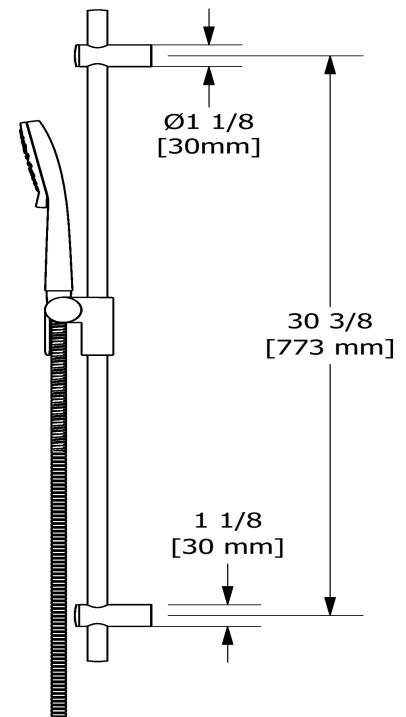

Certifications

- CSA B125.1
- ASME A112.18.1
- CMR248 Approval

Sizes, models and finishes may differ from those presented.

Warranty

This **Riobel Inc.** product you have purchased carries a Limited Lifetime Warranty on the chrome, PVD finish, blacks and all working parts and is guaranteed from the initial purchase date against all manufacturing defects. All other finishes, including plastic components, are guaranteed for one year. All electric and/or electronic parts are covered by a 5-year limited warranty.

Customer Service

Ontario, West Canada : 888-287-5354 Quebec, Maritimes, United States : 866-473-8442