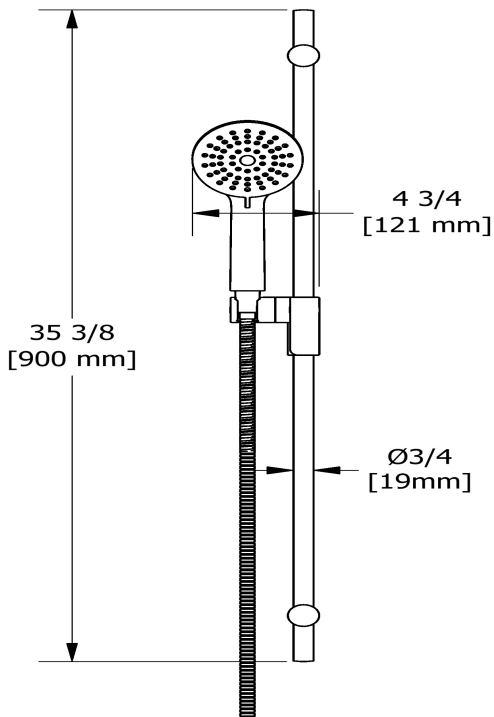

Certifications

- CSA B125.1
- ASME A112.18.1
- CMR248 Approval

Sizes, models and finishes may differ from those presented.

Warranty

This **Riobel Inc.** product you have purchased carries a Limited Lifetime Warranty on the chrome, PVD finish, blacks and all working parts and is guaranteed from the initial purchase date against all manufacturing defects. All other finishes, including plastic components, are guaranteed for one year. All electric and/or electronic parts are covered by a 5-year limited warranty.

Customer Service

Ontario, West Canada : 888-287-5354 Quebec, Maritimes, United States : 866-473-8442